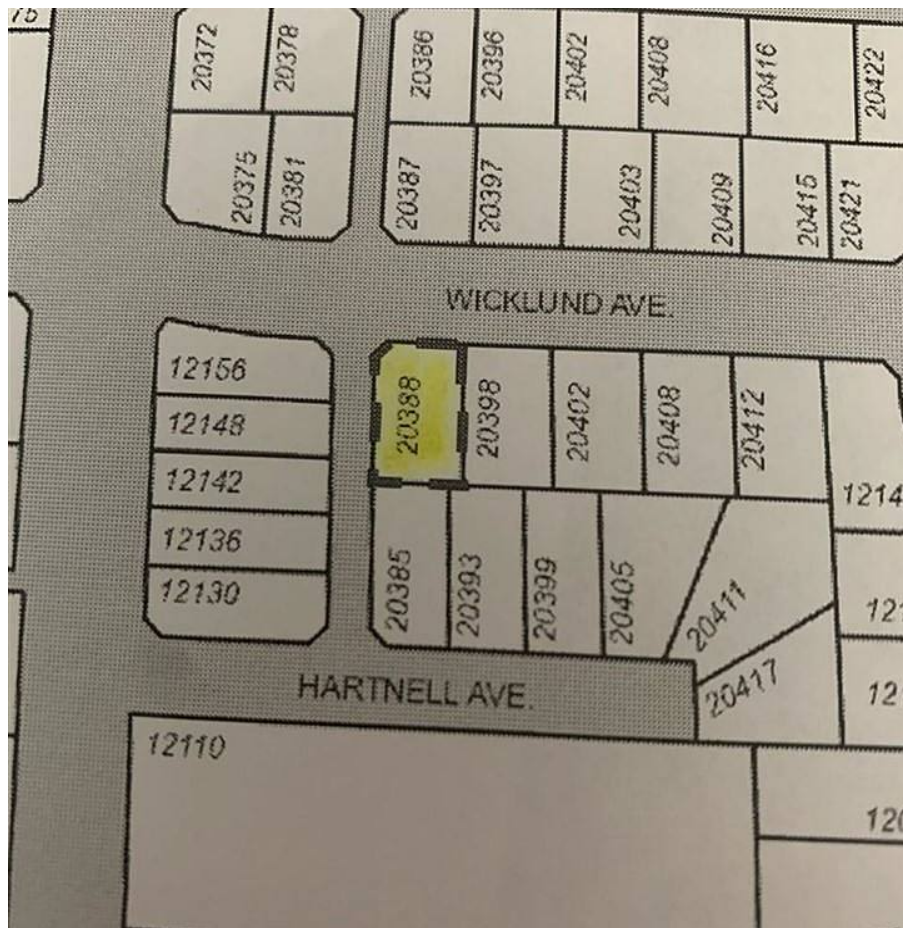

20388 Wicklund Avenue, Maple Ridge

\$849,000

Wonderful central location close to amenities and freeway access.

KEY INFORMATION

MLS® R2580571

Land Only

Northwest Maple Ridge

0 Bedrooms

0 Bathrooms

0 SF

4,251 SF Lot

FEATURES

Listed By: Sutton Group-West Coast Realty (Abbotsford)