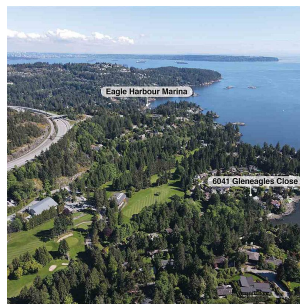

6041 Gleneagles Close, West Vancouver

$1,850,000

Introducing, this never-been-built-on, 11,000+ square foot prime Gleneagles lot located at 6041 Gleneagles Close. Have the benefit of building the home of your dreams in an established neighbourhood in West Vancouver. This lot is tucked away in a private and serene cul-de-sac and directly backs onto the Gleneagles golf course, allowing you to have the green right at your door step. You're only 5 minutes from Horseshoe Bay and Caulfeild Village, and just minutes to highway access making 6041 Gleneagles Close conveniently located close to all the amenities you could need. Don't miss your opportunity to own an incredible piece of property in an established neighbourhood in West Vancouver.

KEY INFORMATION

MLS® R2580739

Land Only

Gleneagles

0 Bedrooms

0 Bathrooms

0 SF

11,191 SF Lot

FEATURES

Listed By: Angell, Hasman & Associates Realty Ltd.

rennie