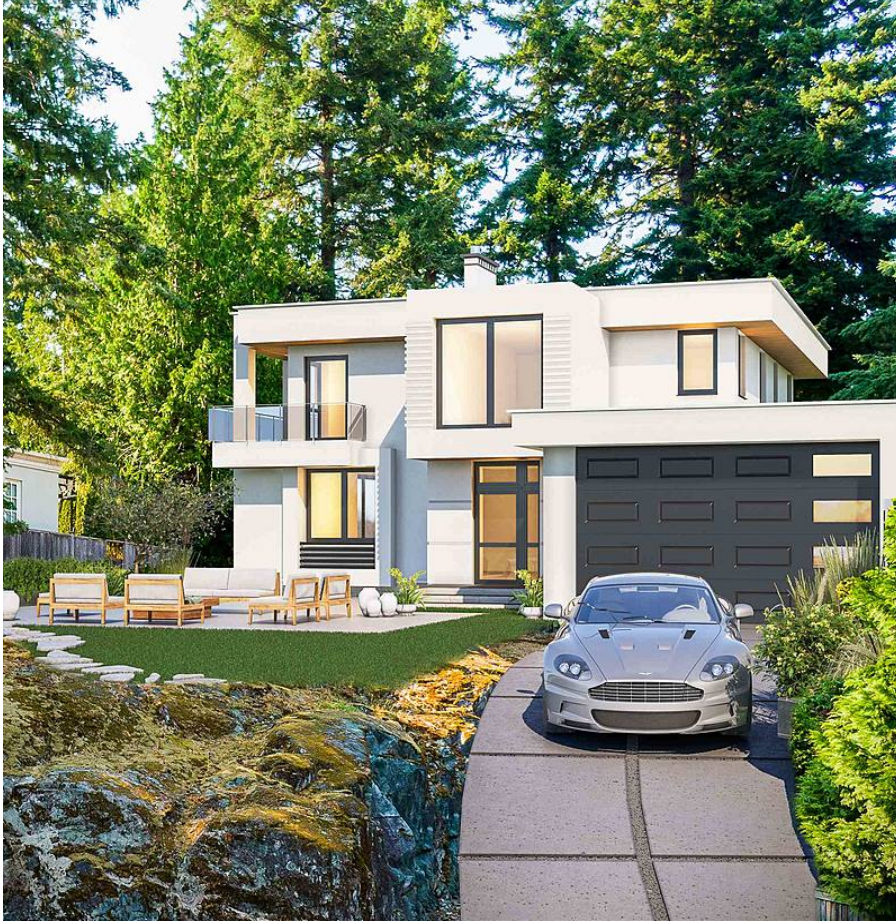

# 6041 Gleneagles Close, West Vancouver

\$1,850,000

Introducing, this never-been-built-on, 11,000+ square foot prime Gleneagles lot located at 6041 Gleneagles Close. Have the benefit of building the home of your dreams in an established neighbourhood in West Vancouver. This lot is tucked away in a private and serene cul-de-sac and directly backs onto the Gleneagles golf course, allowing you to have the green right at your door step. You're only 5 minutes from Horseshoe Bay and Caulfeild Village, and just minutes to highway access making 6041 Gleneagles Close conveniently located close to all the amenities you could need. Don't miss your opportunity to own an incredible piece of property in an established neighbourhood in West Vancouver.