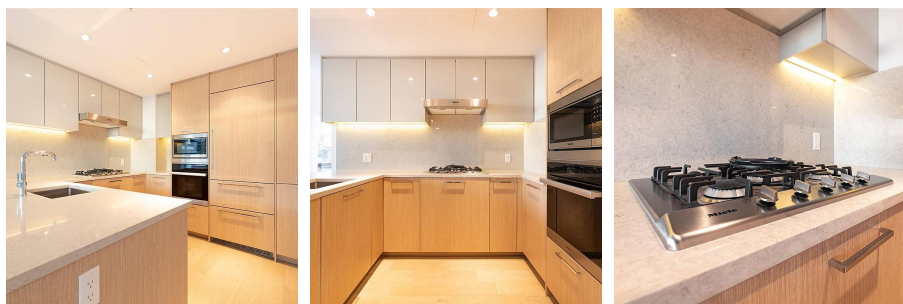

FEATURES

Year Built: 2021

Views: river

Listed By: Sutton Group - Vancouver First Realty