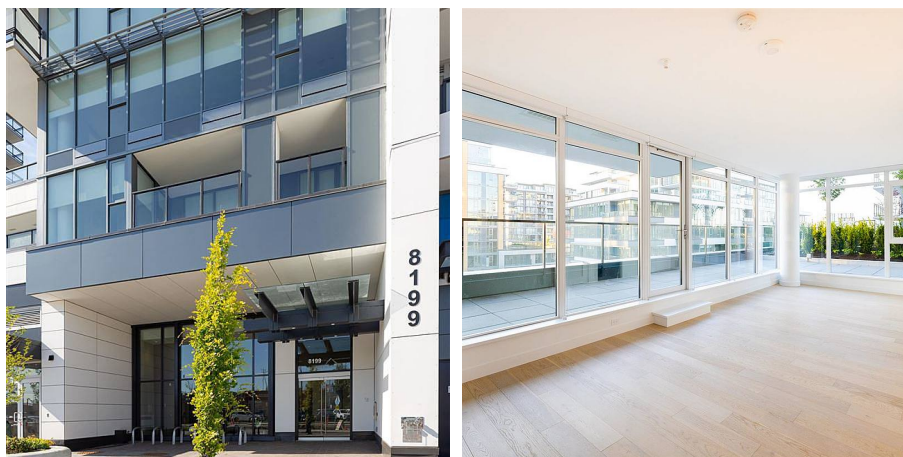

FEATURES

Year Built: 2021

Views: river

Listed By: Sutton Group - Vancouver First Realty