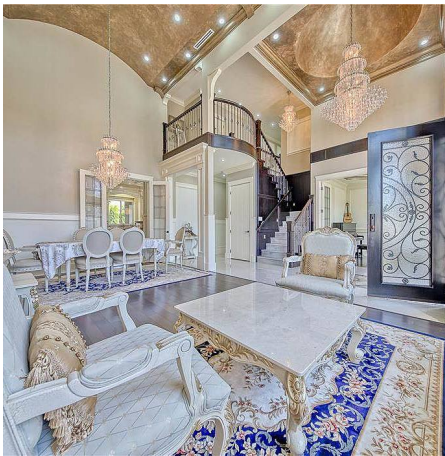

7428 Chelsea Road, Richmond

$2,990,000

Prime location, quality built. This desirable Granville area luxury house on a big 8000 sqft regular lot. Quality built with sophisticated materials & workmanship like hand painted high ceiling over hall way through family room, solid wood panel, big-size wok-kitchen with separate fridge and dishwasher, Sub-Zero Fridge and all high end appliances, 4 bdrm suites up and 1 bdrm suite down plus media room and office total 3649 sqft living area. Front- and back-yard beautifully landscaped garden. Richmond High and Blundell Elementary. Walking distance to Richmond Center and Blundell Mall, public transit and to Minoru Center.

KEY INFORMATION

MLS® R2585056

Residential Detached

Granville

5 Bedrooms

6 Bathrooms

3,649 SF

7,992 SF Lot

FEATURES

Year Built: 2012

Listed By: Nu Stream Realty Inc.

rennie