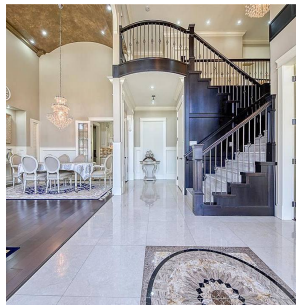

7428 Chelsea Road, Richmond

$2,990,000

Prime location, quality built. This desirable Granville area luxury house on a big 8000 sqft regular lot. Quality built with sophisticated materials & workmanship like hand painted high ceiling over hall way through family room, solid wood panel, big-size wok-kitchen with separate fridge and dishwasher, Sub-Zero Fridge and all high end appliances, 4 bdrm suites up and 1 bdrm suite down plus media room and office total 3649 sqft living area. Front- and back-yard beautifully landscaped garden. Richmond High and Blundell Elementary. Walking distance to Richmond Center and Blundell Mall, public transit and to Minoru Center.

KEY INFORMATION

MLS® R2585056

Residential Detached

Granville

5 Bedrooms

6 Bathrooms

3,649 SF

7,992 SF Lot

FEATURES

Year Built: 2012

Listed By: Nu Stream Realty Inc.

rennie