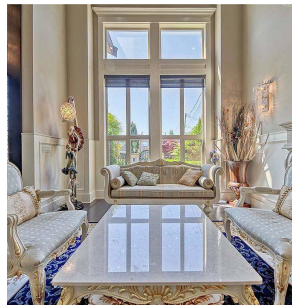

7428 Chelsea Road, Richmond

$2,990,000

Prime location, quality built. This desirable Granville area luxury house on a big 8000 sqft regular lot. Quality built with sophisticated materials & workmanship like hand painted high ceiling over hall way through family room, solid wood panel, big-size wok-kitchen with separate fridge and dishwasher, Sub-Zero Fridge and all high end appliances, 4 bdrm suites up and 1 bdrm suite down plus media room and office total 3649 sqft living area. Front- and back-yard beautifully landscaped garden. Richmond High and Blundell Elementary. Walking distance to Richmond Center and Blundell Mall, public transit and to Minoru Center.

KEY INFORMATION

MLS® R2585056

Residential Detached

Granville

5 Bedrooms

6 Bathrooms

3,649 SF

7,992 SF Lot

FEATURES

Year Built: 2012

Listed By: Nu Stream Realty Inc.

rennie