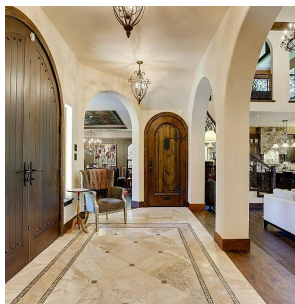

12557 26 Avenue, Surrey

$3,150,000

STUNNING TUSCAN CASTLE INSPIRED CUSTOM HOME BUILT BY RENOWNED TUSCAN DEVELOPMENTS! Unique Features include, Authentic Timber Wood Beams, Antique French 100 year old arched doors, multiple arched windows, wine cellar with barrel ceiling, custom wrought iron railings, hand forged door hardware, ornate real tin ceiling in formal dining room, antique bathroom vanities, crystal and wrought iron chandeliers throughout home, custom reclaimed antique fireplace mantle, handmade hammered brass sink/labradorite counter, + much more! HANDMADE ARTISAN CRAFTSMANSHIP ABOUND THROUGHOUT THIS TRUE CUSTOM HOME! Lifetime concrete tile roof, radiant in floor heat on both levels, extensive use of marble and granite, wide plank oak hardwood, outdoor covered patio with fireplace, 3 car garage, THE LIST GOES ON!

KEY INFORMATION

MLS® R2584118

Residential Detached

Crescent Beach

4 Bedrooms

4 Bathrooms

4,207 SF

10,842 SF Lot

FEATURES

Year Built: 2016

Listed By: Sutton Group-West Coast Realty (Surrey/24)

rennie