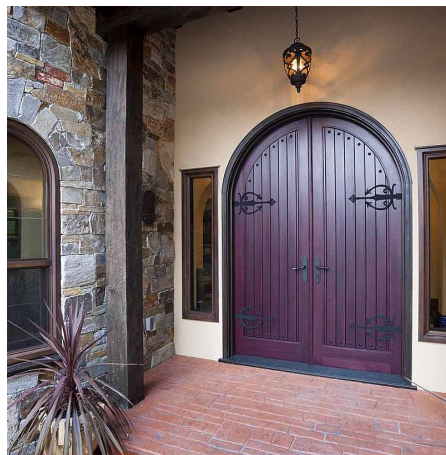

12557 26 Avenue, Surrey

$3,150,000

STUNNING TUSCAN CASTLE INSPIRED CUSTOM HOME BUILT BY RENOWNED TUSCAN DEVELOPMENTS! Unique Features include, Authentic Timber Wood Beams, Antique French 100 year old arched doors, multiple arched windows, wine cellar with barrel ceiling, custom wrought iron railings, hand forged door hardware, ornate real tin ceiling in formal dining room, antique bathroom vanities, crystal and wrought iron chandeliers throughout home, custom reclaimed antique fireplace mantle, handmade hammered brass sink/labradorite counter, + much more! HANDMADE ARTISAN CRAFTSMANSHIP ABOUND THROUGHOUT THIS TRUE CUSTOM HOME! Lifetime concrete tile roof, radiant in floor heat on both levels, extensive use of marble and granite, wide plank oak hardwood, outdoor covered patio with fireplace, 3 car garage, THE LIST GOES ON!

KEY INFORMATION

MLS® R2584118

Residential Detached

Crescent Beach

4 Bedrooms

4 Bathrooms

4,207 SF

10,842 SF Lot

FEATURES

Year Built: 2016

Listed By: Sutton Group-West Coast Realty (Surrey/24)

rennie