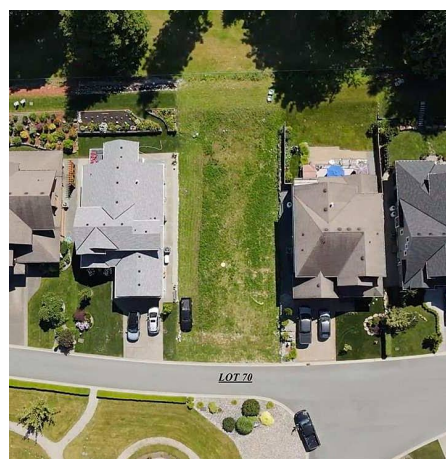

70 14500 Morris Valley Road, Mission

\$489,000

Dream to reality, paradise to yard! This gorgeous and massive lot backs onto the Sandpiper Golf Course! This is one of the largest and few remaining Golf Course lots! Fully serviced and ready to build on, this level 7500 plus square foot lot is located in the prestigious Eagle Point Estates. Enjoy only 15 minute's trip to Hemlock Valley Ski Resort and Harrison Hot Springs! This lot receives great sun exposure with mountain & river views all around the area. This is a fantastic recreational area offering peace, quiet, serenity, and the overall energy you have been dreaming about. All of these wonderful features are nestled in the heart of opportunity with hiking, skiing, golfing, river boating, world class fishing, nature, trails, and more, right outside your front door.

FEATURES

Views: Golf Course + Mountains

Listed By: Royal LePage Wheeler Cheam

rennie