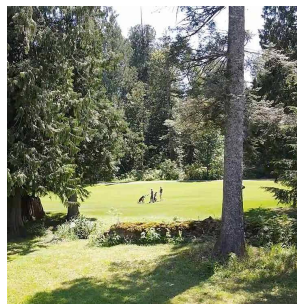

70 14500 Morris Valley Road, Mission

\$489,000

Dream to reality, paradise to yard! This gorgeous and massive lot backs onto the Sandpiper Golf Course! This is one of the largest and few remaining Golf Course lots! Fully serviced and ready to build on, this level 7500 plus square foot lot is located in the prestigious Eagle Point Estates. Enjoy only 15 minute's trip to Hemlock Valley Ski Resort and Harrison Hot Springs! This lot receives great sun exposure with mountain & river views all around the area. This is a fantastic recreational area offering peace, quiet, serenity, and the overall energy you have been dreaming about. All of these wonderful features are nestled in the heart of opportunity with hiking, skiing, golfing, river boating, world class fishing, nature, trails, and more, right outside your front door.

FEATURES

Views: Golf Course + Mountains

Listed By: Royal LePage Wheeler Cheam

rennie