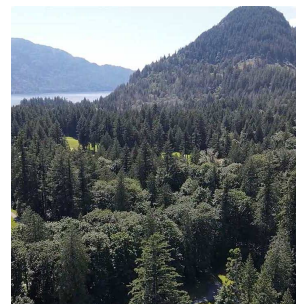

70 14500 Morris Valley Road, Mission

\$489,000

Dream to reality, paradise to yard! This gorgeous and massive lot backs onto the Sandpiper Golf Course! This is one of the largest and few remaining Golf Course lots! Fully serviced and ready to build on, this level 7500 plus square foot lot is located in the prestigious Eagle Point Estates. Enjoy only 15 minute's trip to Hemlock Valley Ski Resort and Harrison Hot Springs! This lot receives great sun exposure with mountain & river views all around the area. This is a fantastic recreational area offering peace, quiet, serenity, and the overall energy you have been dreaming about. All of these wonderful features are nestled in the heart of opportunity with hiking, skiing, golfing, river boating, world class fishing, nature, trails, and more, right outside your front door.

FEATURES

Views: Golf Course + Mountains

Listed By: Royal LePage Wheeler Cheam

rennie