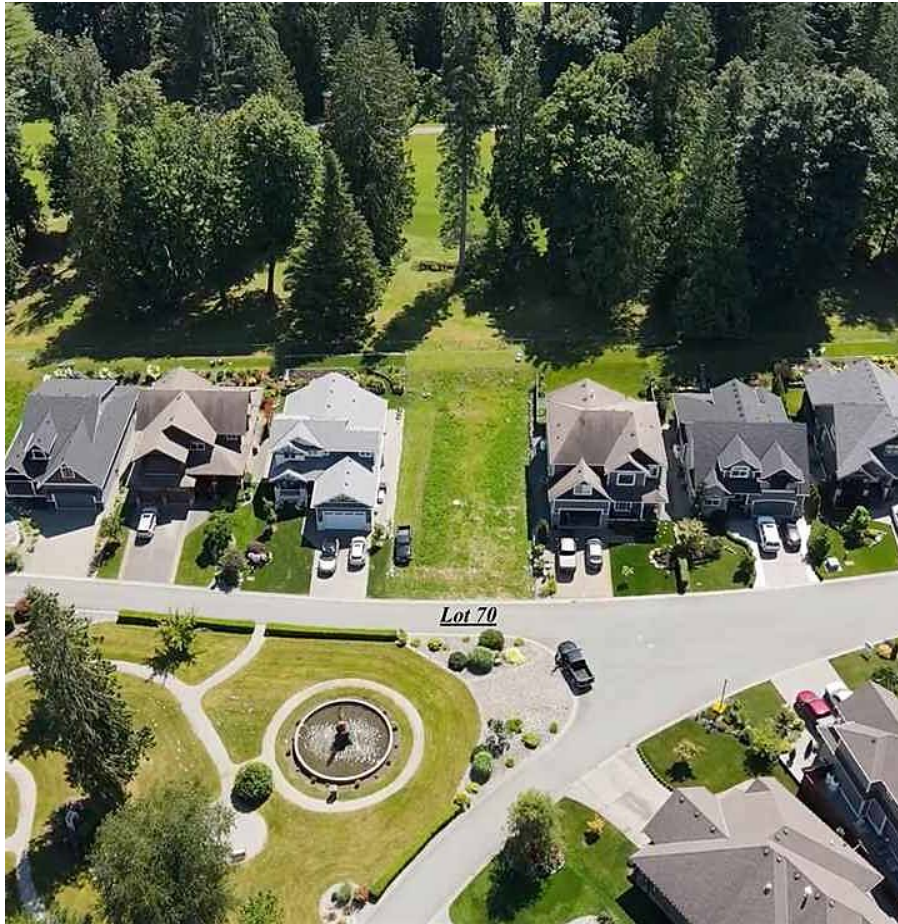

70 14500 Morris Valley Road, Mission

\$489,000

Dream to reality, paradise to yard! This gorgeous and massive lot backs onto the Sandpiper Golf Course! This is one of the largest and few remaining Golf Course lots! Fully serviced and ready to build on, this level 7500 plus square foot lot is located in the prestigious Eagle Point Estates. Enjoy only 15 minute's trip to Hemlock Valley Ski Resort and Harrison Hot Springs! This lot receives great sun exposure with mountain & river views all around the area. This is a fantastic recreational area offering peace, quiet, serenity, and the overall energy you have been dreaming about. All of these wonderful features are nestled in the heart of opportunity with hiking, skiing, golfing, river boating, world class fishing, nature, trails, and more, right outside your front door.

FEATURES

Views: Golf Course + Mountains

Listed By: Royal LePage Wheeler Cheam

rennie