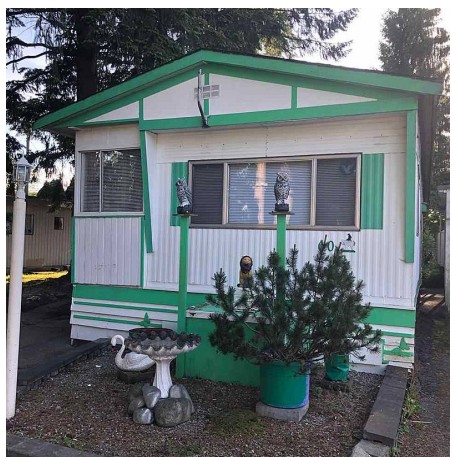

60 21163 W Lougheed Highway, Maple Ridge

\$79,900

Nice clean 2 bedroom mobile with a covered deck entrance at the south end of the park. Newer fridge and stove, tile floors, tile kitchen backsplash and paint make this home sparkle. The extra large laundry room has a door leading out to the nicely covered entrance deck. The entire back end of the home is where you will find the very generous sized grand bedroom. The bathroom separates the 2 bedrooms. This park is a 55+ park and only one dog or cat no more than 16 inches in height and less than an adult weight of 20 pounds and be of a non-aggressive nature. Pad rent is \$625/month.

KEY INFORMATION

MLS® R2583446
Residential Detached
Southwest Maple Ridge
2 Bedrooms
1 Bathroom
665 SF

FEATURES

Year Built: 1971
Listed By: Royal LePage Preferred Realty

rennie