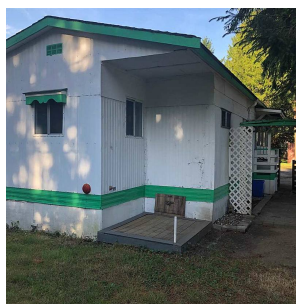

60 21163 W Lougheed Highway, Maple Ridge

\$79,900

Nice clean 2 bedroom mobile with a covered deck entrance at the south end of the park. Newer fridge and stove, tile floors, tile kitchen backsplash and paint make this home sparkle. The extra large laundry room has a door leading out to the nicely covered entrance deck. The entire back end of the home is where you will find the very generous sized grand bedroom. The bathroom separates the 2 bedrooms. This park is a 55+ park and only one dog or cat no more than 16 inches in height and less than an adult weight of 20 pounds and be of a non-aggressive nature. Pad rent is \$625/month.

KEY INFORMATION

MLS® R2583446
Residential Detached
Southwest Maple Ridge
2 Bedrooms
1 Bathroom
665 SF

FEATURES

Year Built: 1971
Listed By: Royal LePage Preferred Realty

rennie