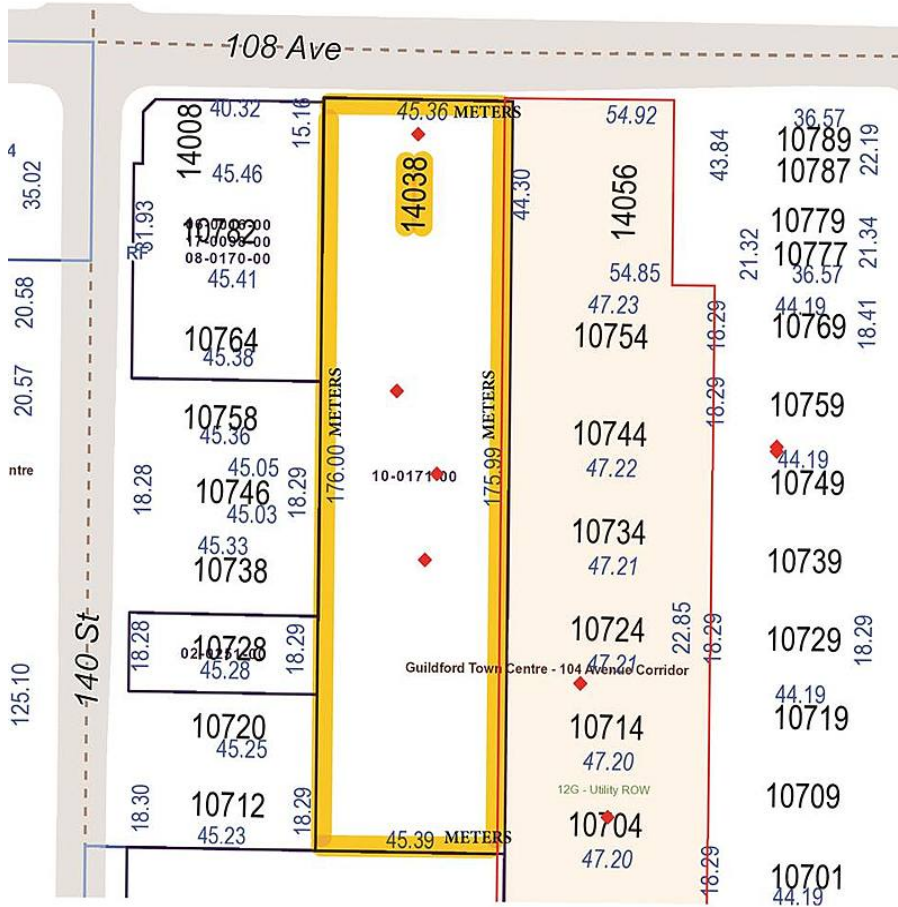

# 14038 108 Avenue, Surrey

\$1,678,000

BC HYDRO STATUTORY RIGHT-OF-WAY THAT COVERS MOST OF THE PROPERTY. ALMOST 2 ACRES THAT MAY BE USED FOR AGRICULTURAL OR NURSERY ONLY. FOR VISUAL CLARIFICATION: THE POWER LINES CROSSING THIS PROPERTY ARE THE ONES WITH WOOD POLES ONLY, TO THE WEST OF THE FRONT YELLOW GATE WHICH BELONGS TO THIS PROPERTY. WALK TO RESATAURANTS, SHOPS, SCHOOL, TRANSPORTATION & EXPO SKYTRAIN STATION.

## KEY INFORMATION

MLS® R2584457

Land Only

Whalley

0 Bedrooms

0 Bathrooms

0 SF

86,011 SF Lot