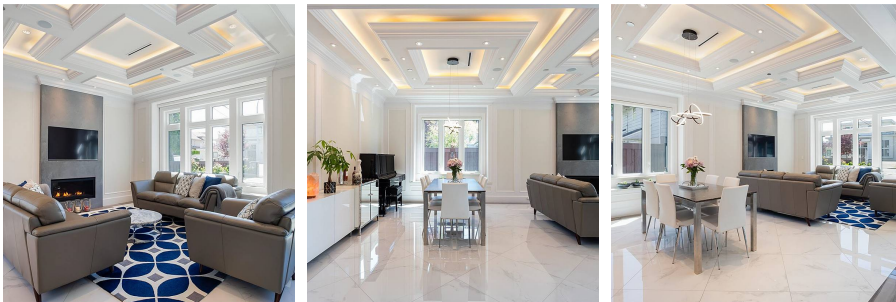

FEATURES

Year Built: 2017

Views: Peekaboo Ocean

Listed By: RE/MAX Westcoast