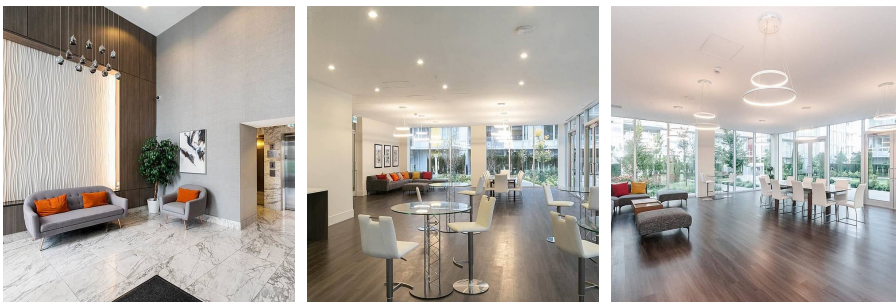

FEATURES

Year Built: 2018

Views: COURT GARDEN VIEW

Listed By: Nu Stream Realty Inc.