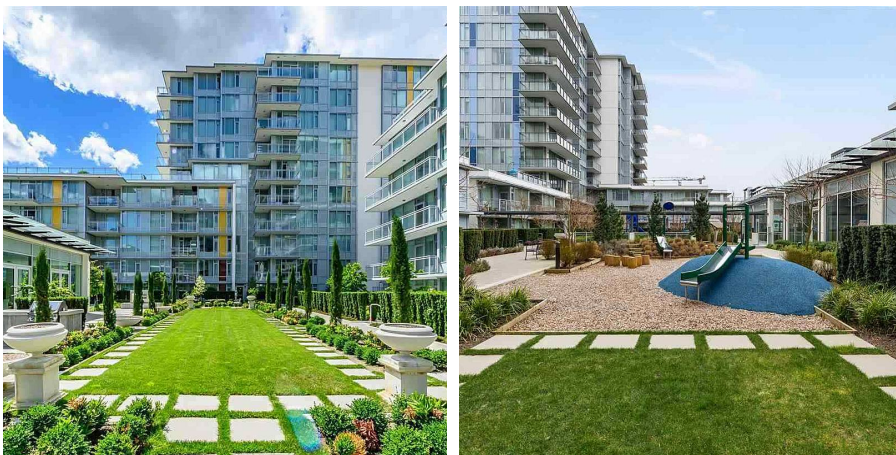

FEATURES

Year Built: 2018

Views: COURT GARDEN VIEW

Listed By: Nu Stream Realty Inc.