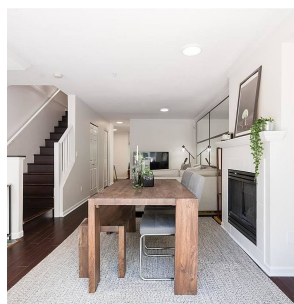

Disa Lim
604.880.8604
dlim@rennie.com
rennie.com/disalim

rennie