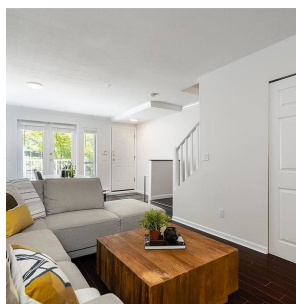

Disa Lim
604.880.8604
dlim@rennie.com
rennie.com/disalim

rennie