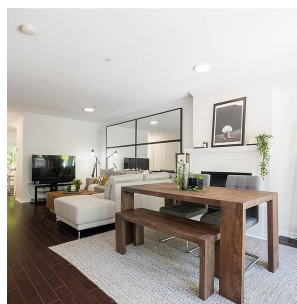

Disa Lim
604.880.8604
dlim@rennie.com
rennie.com/disalim

rennie