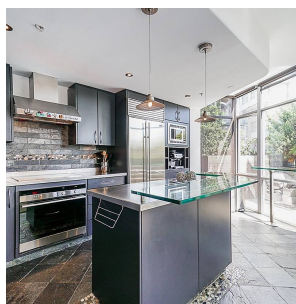

Th112 1288 Marinaside Crescent, Vancouver

$3,200,000

Great opportunity to experience waterfront living on Marinaside Crescent with a private terrace of 700sf. Only steps from the Seawall and the water. Southeast exposure makes this bright and cheerful 3-bedroom townhome the perfect place to call home with your "house in the city". An extra bonus are the 3 parking stalls. Don't wait!

KEY INFORMATION

MLS® R2587064

Residential Attached

Yaletown

3 Bedrooms

3 Bathrooms

1,509 SF

FEATURES

Year Built: 1997

Views: False Creek

Listed By: RE/MAX Crest Realty

rennie