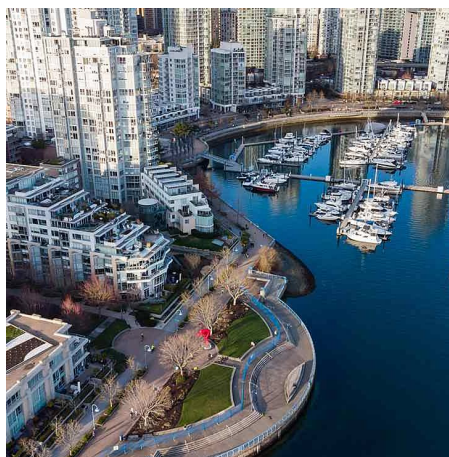

Th112 1288 Marinaside Crescent, Vancouver

$3,200,000

Great opportunity to experience waterfront living on Marinaside Crescent with a private terrace of 700sf. Only steps from the Seawall and the water. Southeast exposure makes this bright and cheerful 3-bedroom townhome the perfect place to call home with your "house in the city". An extra bonus are the 3 parking stalls. Don't wait!

KEY INFORMATION

MLS® R2587064

Residential Attached

Yaletown

3 Bedrooms

3 Bathrooms

1,509 SF

FEATURES

Year Built: 1997

Views: False Creek

Listed By: RE/MAX Crest Realty

rennie