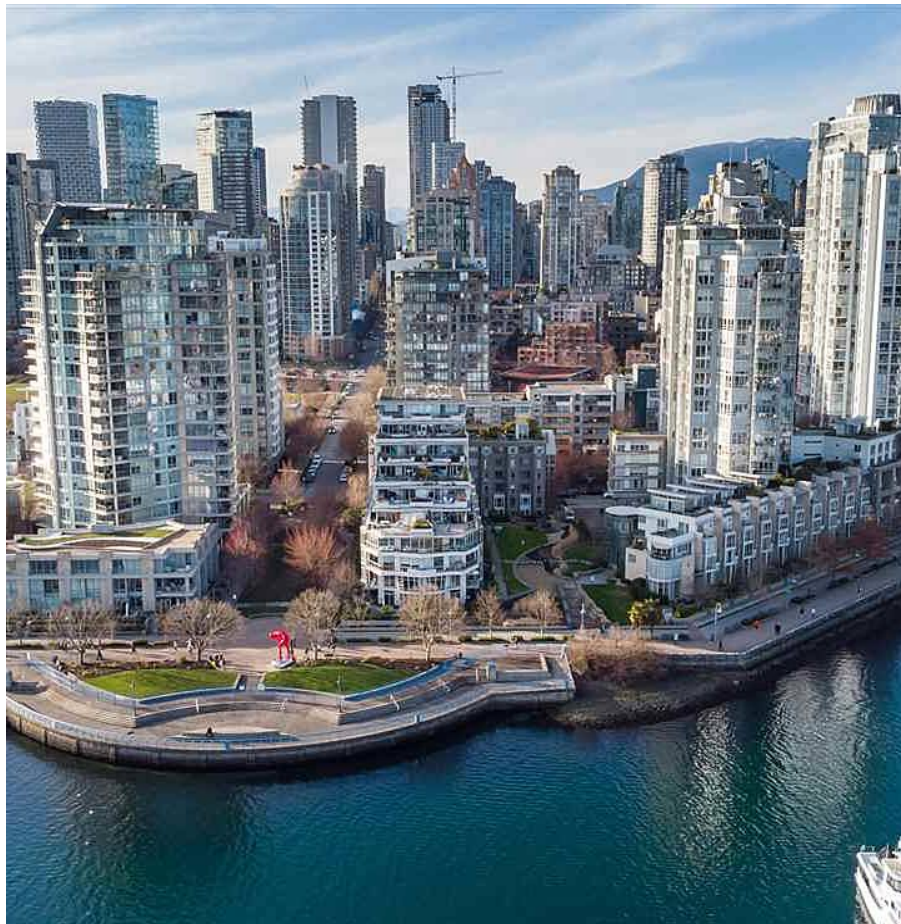

Th112 1288 Marinaside Crescent, Vancouver

\$3,200,000

Great opportunity to experience waterfront living on Marinaside Crescent with a private terrace of 700sf. Only steps from the Seawall and the water. Southeast exposure makes this bright and cheerful 3-bedroom townhome the perfect place to call home with your "house in the city". An extra bonus are the 3 parking stalls. Don't wait!