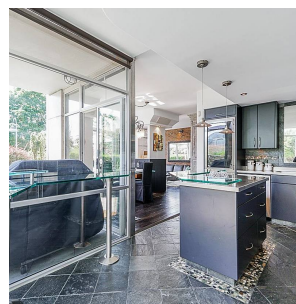

Th112 1288 Marinaside Crescent, Vancouver

$3,200,000

Great opportunity to experience waterfront living on Marinaside Crescent with a private terrace of 700sf. Only steps from the Seawall and the water. Southeast exposure makes this bright and cheerful 3-bedroom townhome the perfect place to call home with your "house in the city". An extra bonus are the 3 parking stalls. Don't wait!

KEY INFORMATION

MLS® R2587064

Residential Attached

Yaletown

3 Bedrooms

3 Bathrooms

1,509 SF

FEATURES

Year Built: 1997

Views: False Creek

Listed By: RE/MAX Crest Realty

rennie