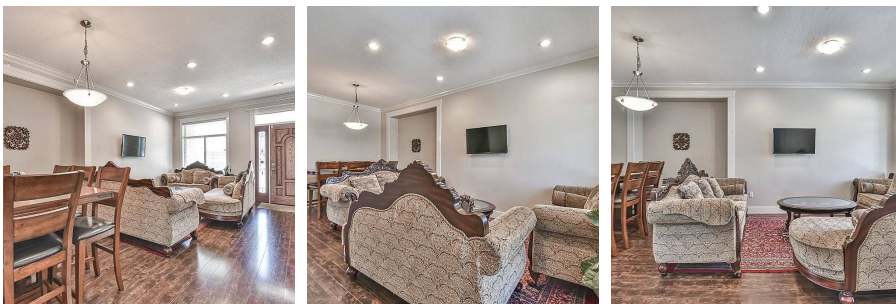

FEATURES

Year Built: 2011

Listed By: eXp Realty (Branch)