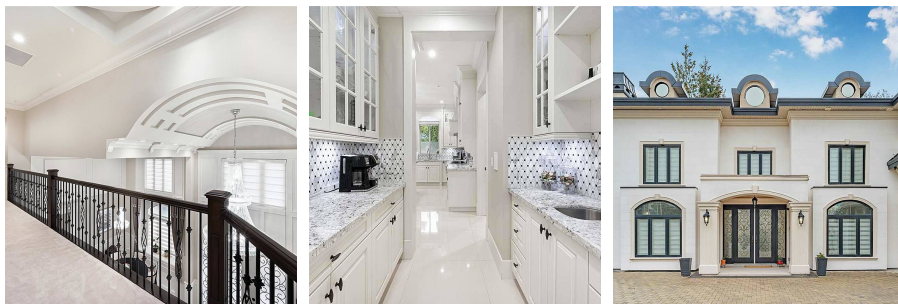

FEATURES

Year Built: 2016

Listed By: YVR International Realty