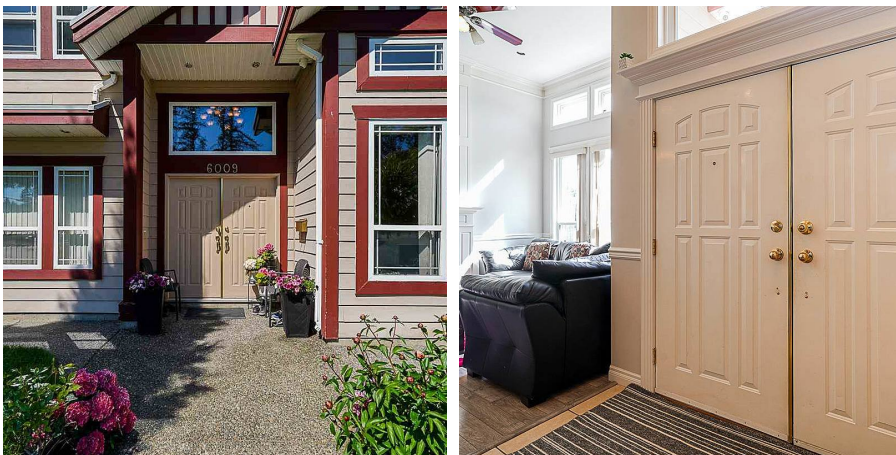

FEATURES

Year Built: 2002

Listed By: SRS Panorama Realty