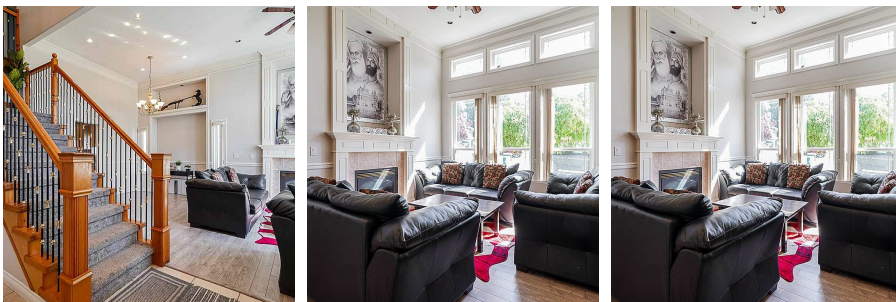

FEATURES

Year Built: 2002

Listed By: SRS Panorama Realty