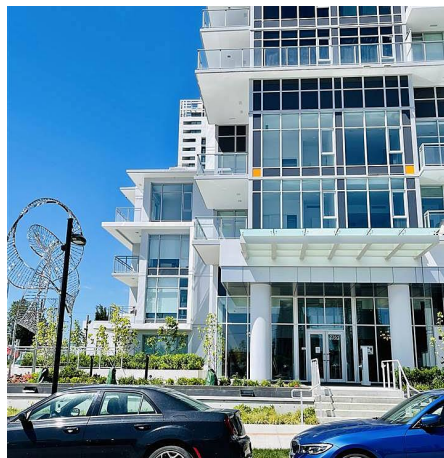

# 2107 2351 Beta Avenue, Burnaby

\$686,000

Welcome to this spacious 1 bedrooms, 1 bath & wide entrance area contemporary unit in Lumina Starling at Brentwood area! Beautiful city & mountains views, practical open floor plan, over height ceilings, good size bdrm, huge outdoor balcony for your entertainment gathering! good size kitchen with stainless steel appliances, full size stove, fridge, washer/dryer, reflecting the essence of stylish & comfortable living standards! Airy & tasteful feelings through out! One parking, one locker, 1year secured building, location, location, location, much potential for self-use or investment purpose! Easy access to shopping, coffee shops, bank, sky train, etc. Wonderful urban life starts here!

## FEATURES

Year Built: 2020

Views: Beautiful City & Mountain View

Listed By: RE/MAX Select Properties

rennie