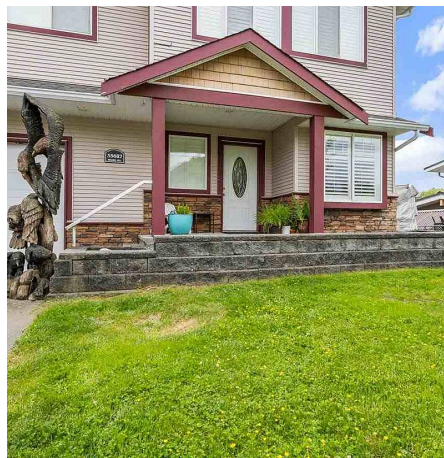

# 35687 Moore Avenue, Mission

\$1,098,800

Wow you are that close to Hatzic Lake. It's across the street. Bring your canoe, paddle board, pontoon and/or ski boat! They are very welcome here. Views of the snow capped Mount Robie Reid and Mt Judge Howay. Open floor plan with a very nice kitchen! 4 bedrooms plus open den & 2 full bathrooms! Gas fireplace on main & pellet stove in basement! Huge fenced lot with SW exposure! 22x10 foot Sundeck. Double garage plus parking for 4 more cars or RV and the boat!

## FEATURES

Year Built: 2005

Views: Mountains

Listed By: RE/MAX Little Oak Realty (Mission)

35687 Moore Ave Mission BC

rennie