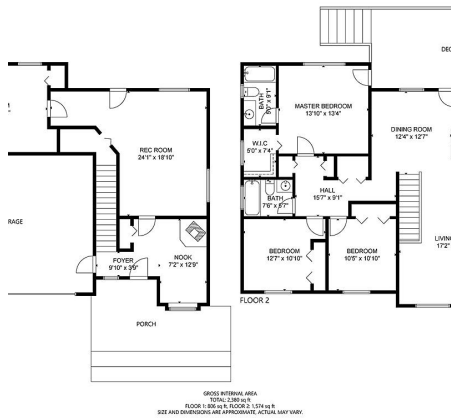

# 35687 Moore Avenue, Mission

\$1,098,800

Wow you are that close to Hatzic Lake. It's across the street. Bring your canoe, paddle board, pontoon and/or ski boat! They are very welcome here. Views of the snow capped Mount Robie Reid and Mt Judge Howay. Open floor plan with a very nice kitchen! 4 bedrooms plus open den & 2 full bathrooms! Gas fireplace on main & pellet stove in basement! Huge fenced lot with SW exposure! 22x10 foot Sundeck. Double garage plus parking for 4 more cars or RV and the boat!

## KEY INFORMATION

MLS® R2588697

Residential Detached

Hatzic

4 Bedrooms

2 Bathrooms

2,380 SF

8,446 SF Lot

## FEATURES

Year Built: 2005

Views: Mountains

Listed By: RE/MAX Little Oak Realty (Mission)

35687 Moore Ave Mission BC

rennie