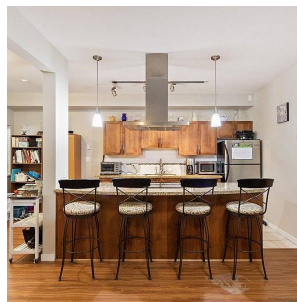

109 12350 Harris Road, Pitt Meadows

$599,000

BEAUTIFUL TOWNHOME IN PITT MEADOWS! LARGE 2 BEDROOM & DEN WITH 2.5 BATH LOCATED ON THE QUIET SIDE OF THE COMPLEX. SPACIOUS AND FUNCTIONAL FLOOR PLAN. ENJOY YOUR MORNING COFFEE ON THE NICE LARGE DECK OFF THE MASTER BEDROOM. GOURMET KITCHEN EQUIPPED WITH GRANITE COUNTER TOPS, COUNTER AND STORAGE SPACE. A WELL MAINTAINED HOME! HIGH CEILINGS! CONVENIENT LOCATION: CLOSE TO SHOPPING, RECREATION, PARKS, RESTURANTS, SCHOOLS, BUS STATION & WEST COAST EXPRESS STATION.

KEY INFORMATION

MLS® R2588858

Residential Attached

Mid Meadows

2 Bedrooms

3 Bathrooms

1,480 SF

FEATURES

Year Built: 2007

Views: CITY

Listed By: RE/MAX Crest Realty

rennie