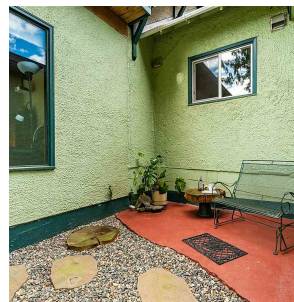

48215 Rose Road, Chilliwack

$1,199,900

Welcome to your private piece of paradise. Properties such as this just don't come on the market very often! This 1.2 Acres on Rose road is just off Camp River road. Heritage 2 story home has tons of character. Newer kitchen, large living room overlooking the water. This home is situated on a parklike property right on the water. Launch your kayak, or fish from your front yard. Come take a private tour today.

KEY INFORMATION

MLS® R2589426

Residential Detached

Chilliwack

4 Bedrooms

1 Bathroom

1,640 SF

FEATURES

Year Built: 1930

Views: MOUNTAINS, WATER

Listed By: RE/MAX Nyda Realty Inc.

rennie