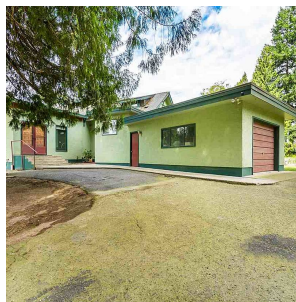

48215 Rose Road, Chilliwack

$1,199,900

Welcome to your private piece of paradise. Properties such as this just don't come on the market very often! This 1.2 Acres on Rose road is just off Camp River road. Heritage 2 story home has tons of character. Newer kitchen, large living room overlooking the water. This home is situated on a parklike property right on the water. Launch your kayak, or fish from your front yard. Come take a private tour today.

KEY INFORMATION

MLS® R2589426

Residential Detached

Chilliwack

4 Bedrooms

1 Bathroom

1,640 SF

FEATURES

Year Built: 1930

Views: MOUNTAINS, WATER

Listed By: RE/MAX Nyda Realty Inc.

rennie