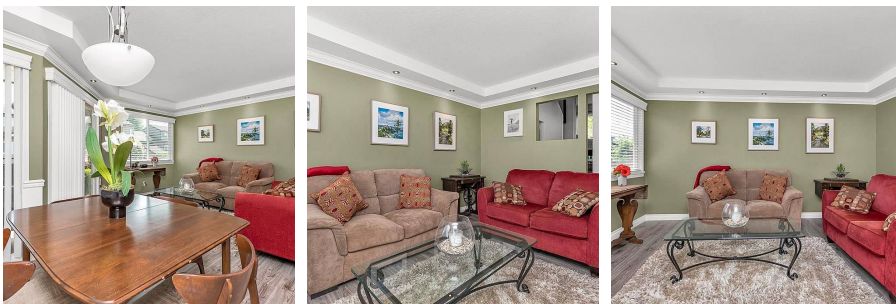

FEATURES

Year Built: 1983

Listed By: RE/MAX LIFESTYLES REALTY