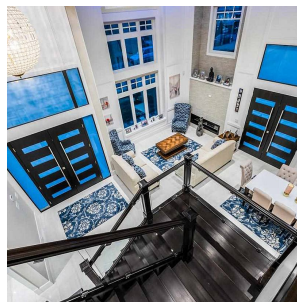

10288 Bissett Drive, Richmond

$3,650,000

Brand new custom build 2 level home on a 8191 sf corner lot. It includes 6 Bedrooms, 5 full bath. One bedroom legal suite on Main. 3932sf from Floor Plan. The breathtakingly stylish open floor plan maximizes natural light and sparkling interior design. 10'ceilings, top quality kitchenware, marble countertops, Air-conditioned throughout. 3 car garage plus additional large space for car parking. Beautiful south exposed backyard for your enjoy life and BBQ time in the yard. Perfect location as you are step away from the schools, transit. Easy access to Highway 99 and Stevenston Hwy. Minutes drive to South Arm Park, Ironwood shopping center, restaurants, and shops. Great home & neighborhood to raise a family.

KEY INFORMATION

MLS® R2590015

Residential Detached

Mc Nair

6 Bedrooms

5 Bathrooms

3,707 SF

8,191 SF Lot

FEATURES

Year Built: 2016

Listed By: Nu Stream Realty Inc.

rennie