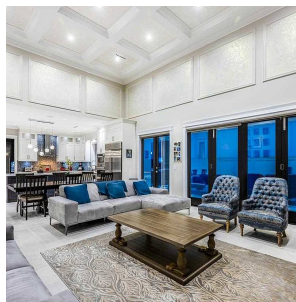

10288 Bissett Drive, Richmond

$3,650,000

Brand new custom build 2 level home on a 8191 sf corner lot. It includes 6 Bedrooms, 5 full bath. One bedroom legal suite on Main. 3932sf from Floor Plan. The breathtakingly stylish open floor plan maximizes natural light and sparkling interior design. 10'ceilings, top quality kitchenware, marble countertops, Air-conditioned throughout. 3 car garage plus additional large space for car parking. Beautiful south exposed backyard for your enjoy life and BBQ time in the yard. Perfect location as you are step away from the schools, transit. Easy access to Highway 99 and Stevenston Hwy. Minutes drive to South Arm Park, Ironwood shopping center, restaurants, and shops. Great home & neighborhood to raise a family.

KEY INFORMATION

MLS® R2590015

Residential Detached

Mc Nair

6 Bedrooms

5 Bathrooms

3,707 SF

8,191 SF Lot

FEATURES

Year Built: 2016

Listed By: Nu Stream Realty Inc.

rennie