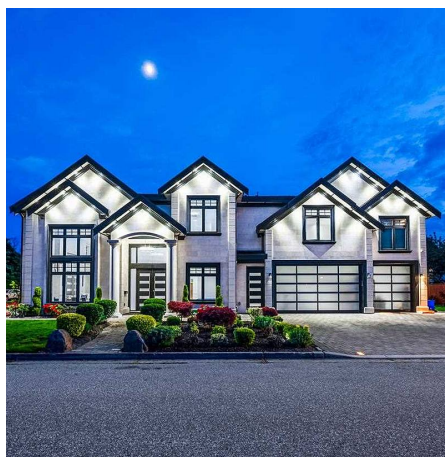

10288 Bissett Drive, Richmond

$3,650,000

Brand new custom build 2 level home on a 8191 sf corner lot. It includes 6 Bedrooms, 5 full bath. One bedroom legal suite on Main. 3932sf from Floor Plan. The breathtakingly stylish open floor plan maximizes natural light and sparkling interior design. 10'ceilings, top quality kitchenware, marble countertops, Air-conditioned throughout. 3 car garage plus additional large space for car parking. Beautiful south exposed backyard for your enjoy life and BBQ time in the yard. Perfect location as you are step away from the schools, transit. Easy access to Highway 99 and Stevenston Hwy. Minutes drive to South Arm Park, Ironwood shopping center, restaurants, and shops. Great home & neighborhood to raise a family.

KEY INFORMATION

MLS® R2590015

Residential Detached

Mc Nair

6 Bedrooms

5 Bathrooms

3,707 SF

8,191 SF Lot

FEATURES

Year Built: 2016

Listed By: Nu Stream Realty Inc.

rennie