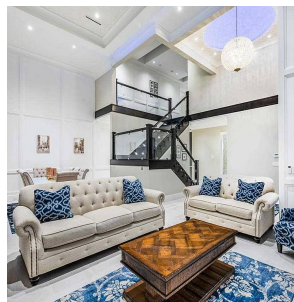

10288 Bissett Drive, Richmond

$3,650,000

Brand new custom build 2 level home on a 8191 sf corner lot. It includes 6 Bedrooms, 5 full bath. One bedroom legal suite on Main. 3932sf from Floor Plan. The breathtakingly stylish open floor plan maximizes natural light and sparkling interior design. 10'ceilings, top quality kitchenware, marble countertops, Air-conditioned throughout. 3 car garage plus additional large space for car parking. Beautiful south exposed backyard for your enjoy life and BBQ time in the yard. Perfect location as you are step away from the schools, transit. Easy access to Highway 99 and Stevenston Hwy. Minutes drive to South Arm Park, Ironwood shopping center, restaurants, and shops. Great home & neighborhood to raise a family.

KEY INFORMATION

MLS® R2590015

Residential Detached

Mc Nair

6 Bedrooms

5 Bathrooms

3,707 SF

8,191 SF Lot

FEATURES

Year Built: 2016

Listed By: Nu Stream Realty Inc.

rennie