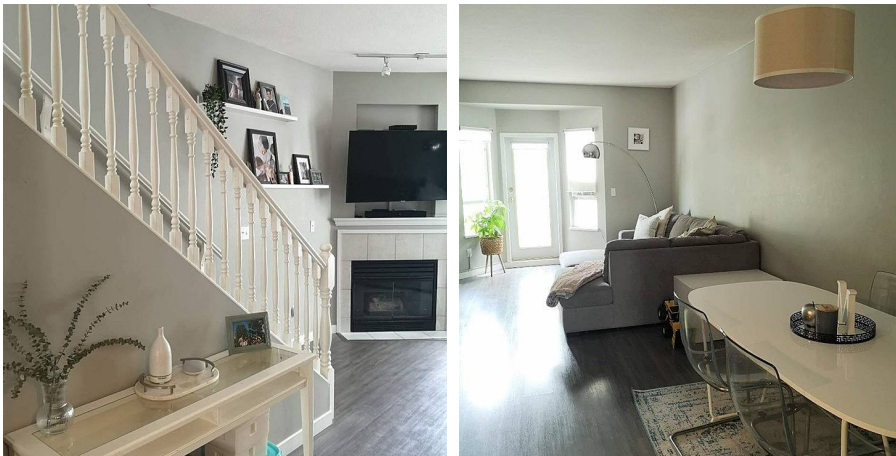

KEY INFORMATION

MLS® R2590850

Residential Attached

Hamilton

2 Bedrooms

3 Bathrooms

1,326 SF

FEATURES

Year Built: 1994

Listed By: Macdonald Realty Westmar