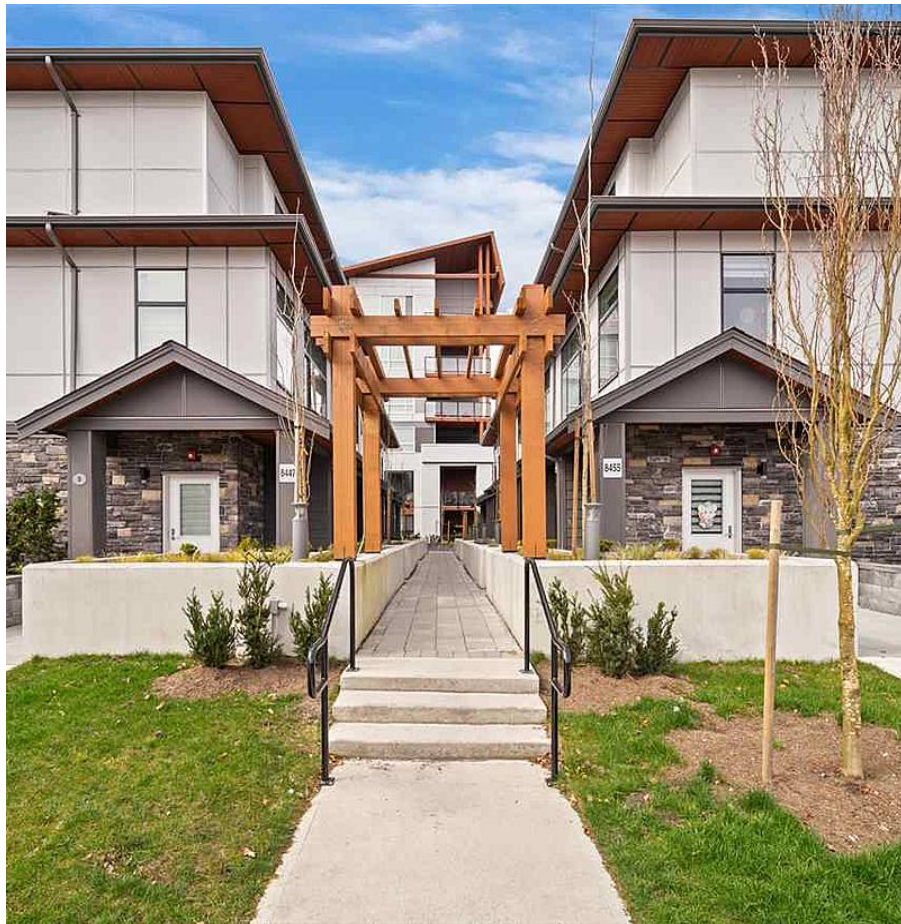

2 8447 115 Street, Delta

\$699,000

Delta gardens built by maple leaf homes. Welcome to this stacked ground floor condo featuring 3 Bedrooms and 2 Bathrooms. This spacious 1,200 sq ft unit offers stainless steel appliances, quartz counters, spacious floor plan and much more. Close to all your major amenities and shops. Contact to book your showing now