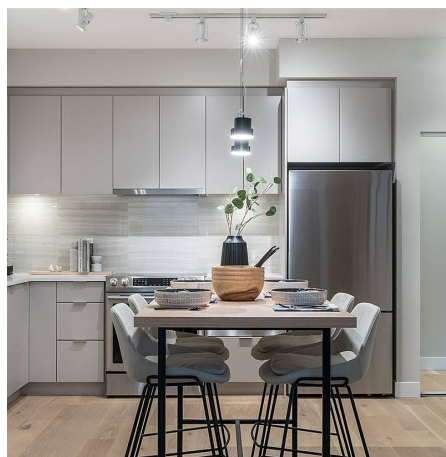

1903 8725 University Crescent, Burnaby

$1,415,500

Situated at the peak of Burnaby Mountain in the heart of SFU's UniverCity community, Crescent Court offers exceptional homes in a natural setting with the benefits of urban living. Featuring spacious apartments and townhomes, the Crescent is your connection to contemporary West Coast living. The sales centre at 8955 University High Street is open every day except Friday from 12pm to 5pm.

KEY INFORMATION

MLS® R2590933

Residential Attached

Simon Fraser University

2 Bedrooms

3 Bathrooms

1,502 SF

$748.26 Maintenance Fees

FEATURES

Year Built: 2022

Listed By: Unilife Realty Inc.

rennie