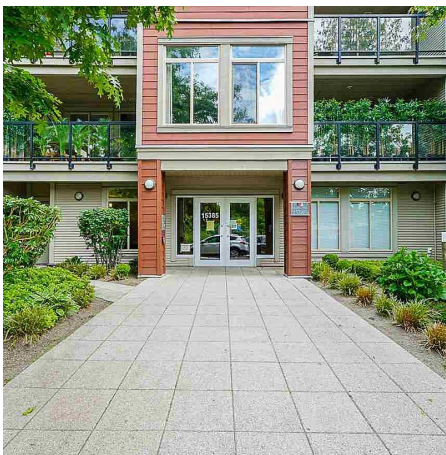

321 15385 101a Avenue, Surrey

$535,000

MASSIVE FULLY COVERED BALCONY SOUTH FACING! Enjoy entertaining your guest on your southern balcony facing a quiet treed residential street. This home is in awesome condition and is ready for its new owner. Gorgeous ensuite w/separate shower, open living floor plan, large eating bar, top of the line appliances and more. **RESORT STYLE AMENITIES!** Pool, hot tub, exercise facility just a few of the amenities held within the 2600 sq ft club house. Excellent security features in the well run community. Walk to schools, Guildford Mall, T&T, transit, theaters, pubs, coffee shops and an array of amazing restaurants. Sky train short transit ride away, quick access to Hwy 1. Please book for your private showing!

KEY INFORMATION

MLS® R2590456

Residential Attached

Guildford

2 Bedrooms

2 Bathrooms

903 SF

$360.74 Maintenance Fees

FEATURES

Year Built: 2006

Listed By: Sutton Group - 1st West Realty

rennie