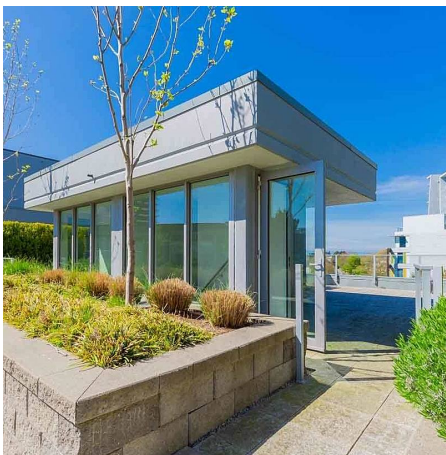

311 7468 Lansdowne Road, Richmond

$980,000

Rarely available townhome at Cadence! Built by Cressy, this luxury, upscale 1231 sqft. townhouse offers two bedrooms plus den with a private rooftop terrace. Main level features a gourmet kitchen with Fuller 5 burner gas cooktop and conventional wall oven, stunning marble backsplash & Chef's wall which offers a great flow to your cook space. Upstairs offers a master room with walk-through closet to the 3 piece ensuite, 2nd bedroom and full bath. The top is an ultra spacious rooftop deck with gas fireplace. You could enjoy the amazing mountain and water views from here while entertaining with family and friends. Unit includes AC, HRV, Merv 13 air filtration, Kinetico water filter, storage locker and 3 parking. A great neighborhood to live, play and enjoy! OH: Sat 2-4 Sun1-3

KEY INFORMATION

MLS® R2591713

Residential Attached

Brighthouse

2 Bedrooms

3 Bathrooms

1,231 SF

FEATURES

Year Built: 2017

Views: WATER, MOUNTAIN VIEW

Listed By: Nu Stream Realty Inc.