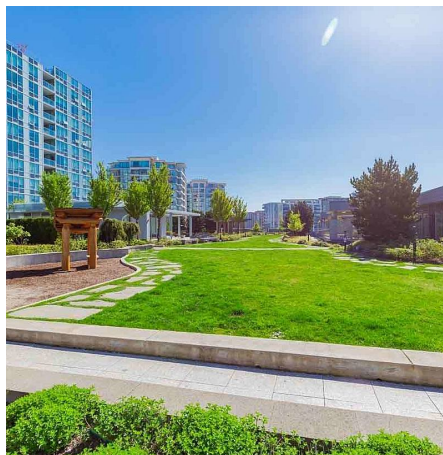

311 7468 Lansdowne Road, Richmond

$980,000

Rarely available townhome at Cadence! Built by Cressy, this luxury, upscale 1231 sqft. townhouse offers two bedrooms plus den with a private rooftop terrace. Main level features a gourmet kitchen with Fuller 5 burner gas cooktop and conventional wall oven, stunning marble backsplash & Chef's wall which offers a great flow to your cook space. Upstairs offers a master room with walk-through closet to the 3 piece ensuite, 2nd bedroom and full bath. The top is an ultra spacious rooftop deck with gas fireplace. You could enjoy the amazing mountain and water views from here while entertaining with family and friends. Unit includes AC, HRV, Merv 13 air filtration, Kinetico water filter, storage locker and 3 parking. A great neighborhood to live, play and enjoy! OH: Sat 2-4 Sun1-3

KEY INFORMATION

MLS® R2591713

Residential Attached

Brighthouse

2 Bedrooms

3 Bathrooms

1,231 SF

FEATURES

Year Built: 2017

Views: WATER, MOUNTAIN VIEW

Listed By: Nu Stream Realty Inc.