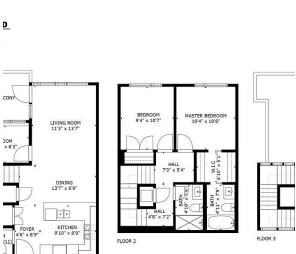

311 7468 Lansdowne Road, Richmond

$980,000

Rarely available townhome at Cadence! Built by Cressy, this luxury, upscale 1231 sqft. townhouse offers two bedrooms plus den with a private rooftop terrace. Main level features a gourmet kitchen with Fuller 5 burner gas cooktop and conventional wall oven, stunning marble backsplash & Chef's wall which offers a great flow to your cook space. Upstairs offers a master room with walk-through closet to the 3 piece ensuite, 2nd bedroom and full bath. The top is an ultra spacious rooftop deck with gas fireplace. You could enjoy the amazing mountain and water views from here while entertaining with family and friends. Unit includes AC, HRV, Merv 13 air filtration, Kinetico water filter, storage locker and 3 parking. A great neighborhood to live, play and enjoy! OH: Sat 2-4 Sun1-3

KEY INFORMATION

MLS® R2591713

Residential Attached

Brighthouse

2 Bedrooms

3 Bathrooms

1,231 SF

FEATURES

Year Built: 2017

Views: WATER, MOUNTAIN VIEW

Listed By: Nu Stream Realty Inc.