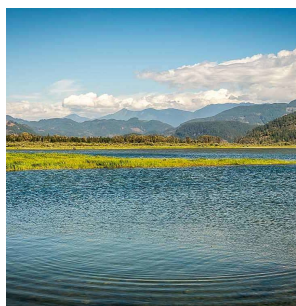

Brandon Blue PREC*
604.999.7792
bblue@rennie.com
rennie.com/brandonblue

rennie