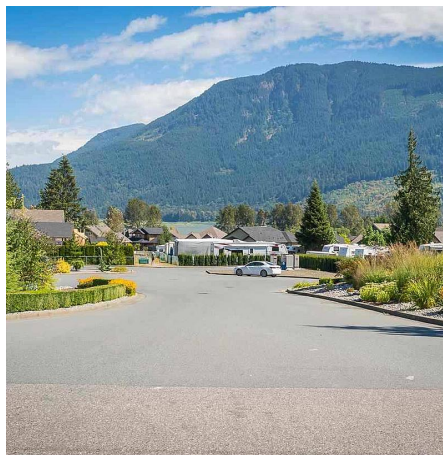

Brandon Blue PREC*
604.999.7792
bblue@rennie.com
rennie.com/brandonblue

rennie