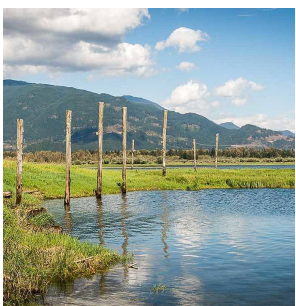

Brandon Blue PREC*
604.999.7792
bblue@rennie.com
rennie.com/brandonblue

rennie