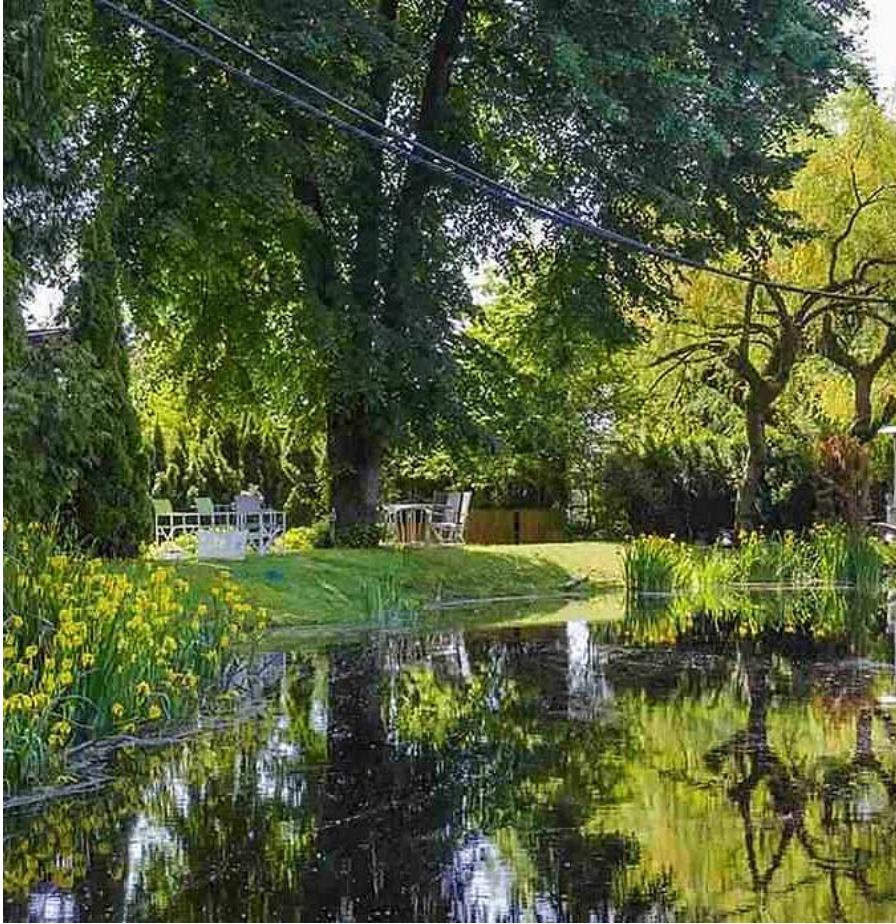

870 Elveden Row, West Vancouver

\$5,000,000

Hidden GEM in British Property. A lovely oasis and a zen retreat nestled in the city! Absolutely magnificent and romantic lakefront property with 17800 SF of fully usable flat land and more. Private & serene setting with ducks gliding in the lake bordered by majestic trees & greenery & providing a fantastic private play ground for relaxation, picnics, swimming & occasionally even skating if the lake is iced over. Good to hold or develop your dream house in the future, do not miss!