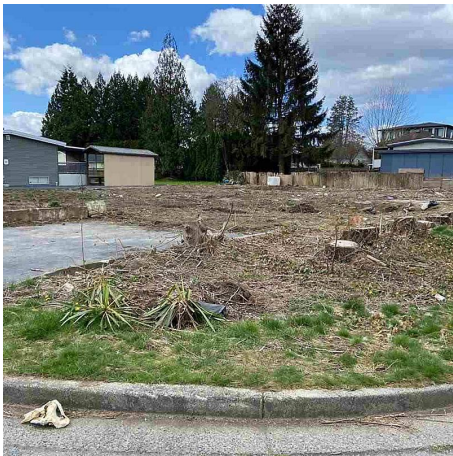

# 9525 Windsor Street, Chilliwack

\$1,098,000

Beautiful flat lot in a great area of Chilliwack. Potential to redevelop into 3 lots or build 3 level homes. Easy Hwy access and close to all levels of schools, shopping and amenities. Don't miss out on this great opportunity. Call for more info.