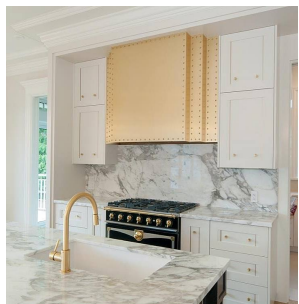

3868 W 50th Avenue, Vancouver

$6,488,000

5bed 5.5bath luxurious home on a 9700sqft lot at McCleery & Magee in Southlands. The area is bound by Fraser River and lush forests of Pacific Spirit Regional Park with riding & golf clubs, parks and river paths just few minutes away. Another short 10-20mins drive will then take you to Kerrisdale, UBC, Downtown Vancouver and Richmond. Perfect location with a fusion of country charm and modern urbanism. Call us for your private showings!

KEY INFORMATION

MLS® R2591530

Residential Detached

Southlands

5 Bedrooms

6 Bathrooms

4,078 SF

9,715 SF Lot

FEATURES

Year Built: 2017

Listed By: BakerWest

rennie