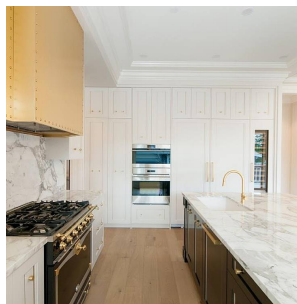

3868 W 50th Avenue, Vancouver

$6,488,000

5bed 5.5bath luxurious home on a 9700sqft lot at McCleery & Magee in Southlands. The area is bound by Fraser River and lush forests of Pacific Spirit Regional Park with riding & golf clubs, parks and river paths just few minutes away. Another short 10-20mins drive will then take you to Kerrisdale, UBC, Downtown Vancouver and Richmond. Perfect location with a fusion of country charm and modern urbanism. Call us for your private showings!

KEY INFORMATION

MLS® R2591530

Residential Detached

Southlands

5 Bedrooms

6 Bathrooms

4,078 SF

9,715 SF Lot

FEATURES

Year Built: 2017

Listed By: BakerWest

rennie