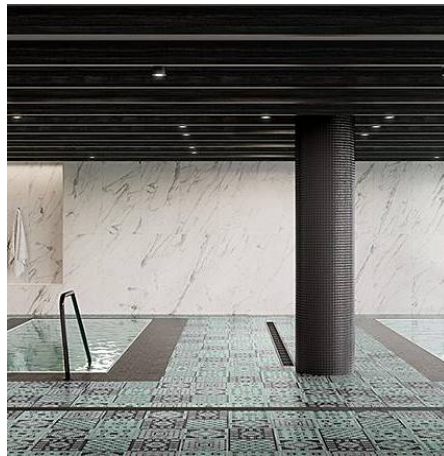

303 1601 Quebec Street, Vancouver

$2,569,000

TESORO - A landmark building in a prime waterfront location at the crest of False Creek. A sculptural tower standing 17 storeys, designed to maximize Vancouver's iconic city, water and mountain views, forever unobstructed. Custom kitchens crafted exclusively for TESORO by Poliform in Italy featuring top-of-the-line Gaggenau integrated appliances and marble backsplash and island fronts. Bathrooms feature floating Poliform vanities and large format marble wrapping from floors to walls. Contemporary, Poliform closets throughout. Savant home automation system. Luxurious amenities include a European-inspired spa with hot and cold plunge pools, steam room and sauna as well as fireside lobby lounge, social lounge and terrace. By Concert, an award-winning developer of 12,000+ homes since 1989.

KEY INFORMATION

MLS® R2592092

Residential Attached

Mount Pleasant

2 Bedrooms

2 Bathrooms

1,439 SF

$871.96 Maintenance Fees

FEATURES

Year Built: 2024

Views: Park and Peek a boo Water view

Listed By: Concert Realty Services Ltd.

rennie