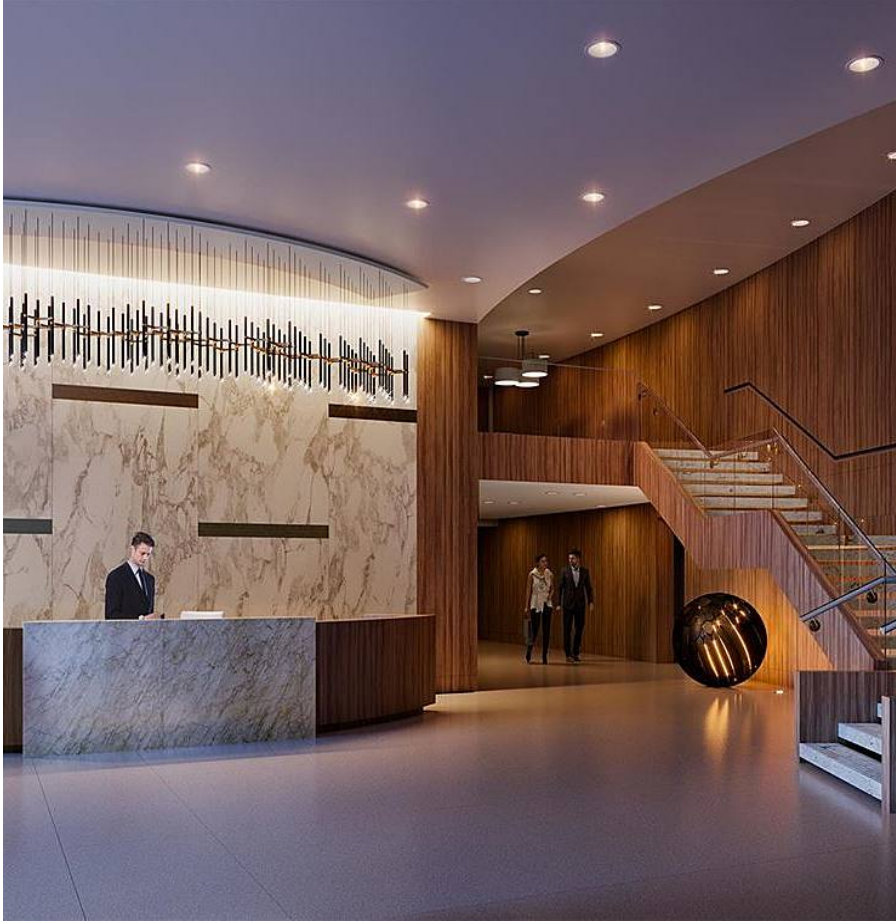

303 1601 Quebec Street, Vancouver

\$2,569,000

TESORO - A landmark building in a prime waterfront location at the crest of False Creek. A sculptural tower standing 17 storeys, designed to maximize Vancouver's iconic city, water and mountain views, forever unobstructed. Custom kitchens crafted exclusively for TESORO by Poliform in Italy featuring top-of-the-line Gaggenau integrated appliances and marble backsplash and island fronts. Bathrooms feature floating Poliform vanities and large format marble wrapping from floors to walls. Contemporary, Poliform closets throughout. Savant home automation system. Luxurious amenities include a European-inspired spa with hot and cold plunge pools, steam room and sauna as well as fireside lobby lounge, social lounge and terrace. By Concert, an award-winning developer of 12,000+ homes since 1989.