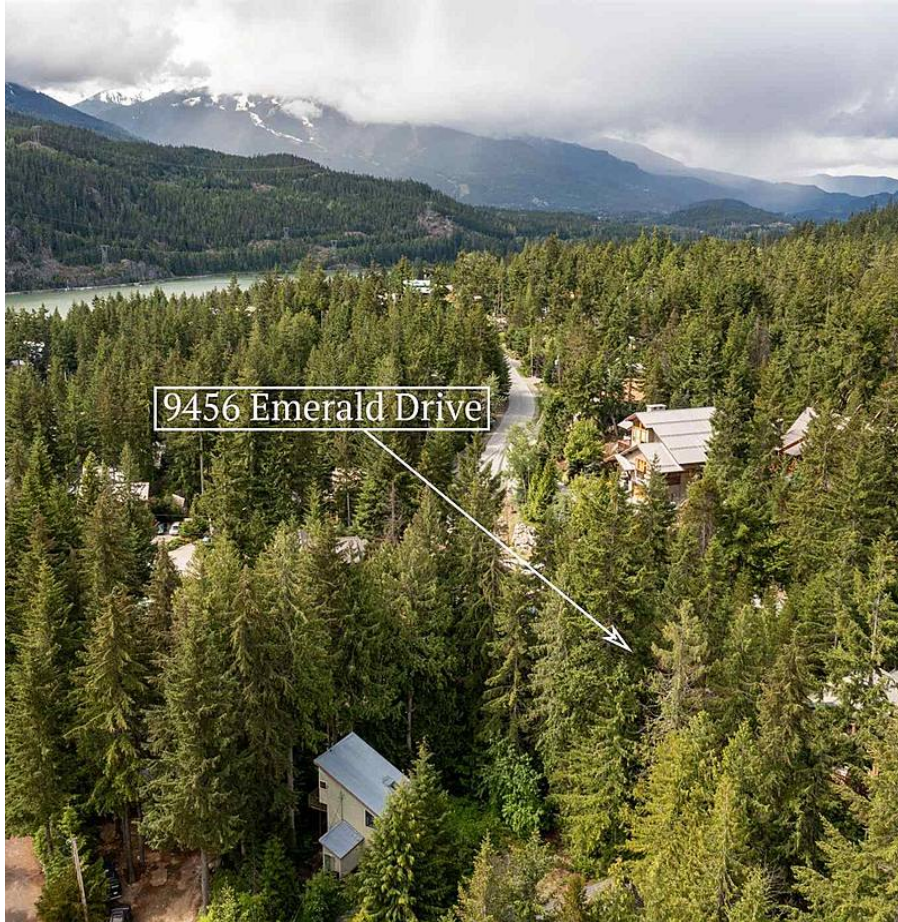

9456 Emerald Drive, Whistler

\$1,795,000

Vacant Lot located in residential Emerald Estates. A level flat lot that provides an easy build at the height of the hill with panoramic views. Private treed setting. Drive by today!

KEY INFORMATION

MLS® R2592127

Land Only

Emerald Estates

0 Bedrooms

0 Bathrooms

0 SF

9,070 SF Lot