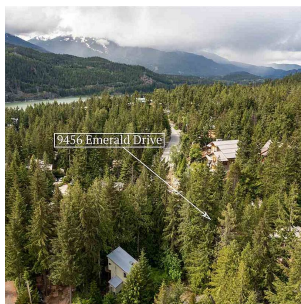

9456 Emerald Drive, Whistler

$1,795,000

Vacant Lot located in residential Emerald Estates. A level flat lot that provides an easy build at the height of the hill with panoramic views. Private treed setting. Drive by today!

KEY INFORMATION

MLS® R2592127

Land Only

Emerald Estates

0 Bedrooms

0 Bathrooms

0 SF

9,070 SF Lot

FEATURES

Listed By: Whistler Real Estate Company Limited

rennie