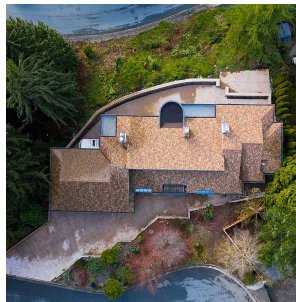

2683 Locarno Court, Abbotsford

\$1,829,000

Located in one of Abbotsford's most premier neighbourhoods, This magnificent 5,545 SqFt home sits on the top of Glenn Mountain on a 18,000 SqFt Lot, Capturing breathtaking panoramic views! Recently been updated with new laminate flooring, a gourmet style kitchen, a spice kitchen, quartz countertops, wet bar, fully renovated bathrooms and offers a unique open layout with spacious rooms with views, vaulted ceilings, and spiral staircase and a elevator. Fantastic home for entertaining. Indoor sauna, hot tub & updated swimming pool. Walk out to a south facing patio and balcony area and enjoy beautiful views of the valley and mountains from all angles.

KEY INFORMATION

MLS® R2592318

Residential Detached

Abbotsford East

5 Bedrooms

4 Bathrooms

5,545 SF

18,000 SF Lot

FEATURES

Year Built: 1982

Views: MOUNTAINS & VALLEY

Listed By: RE/MAX City Realty

rennie