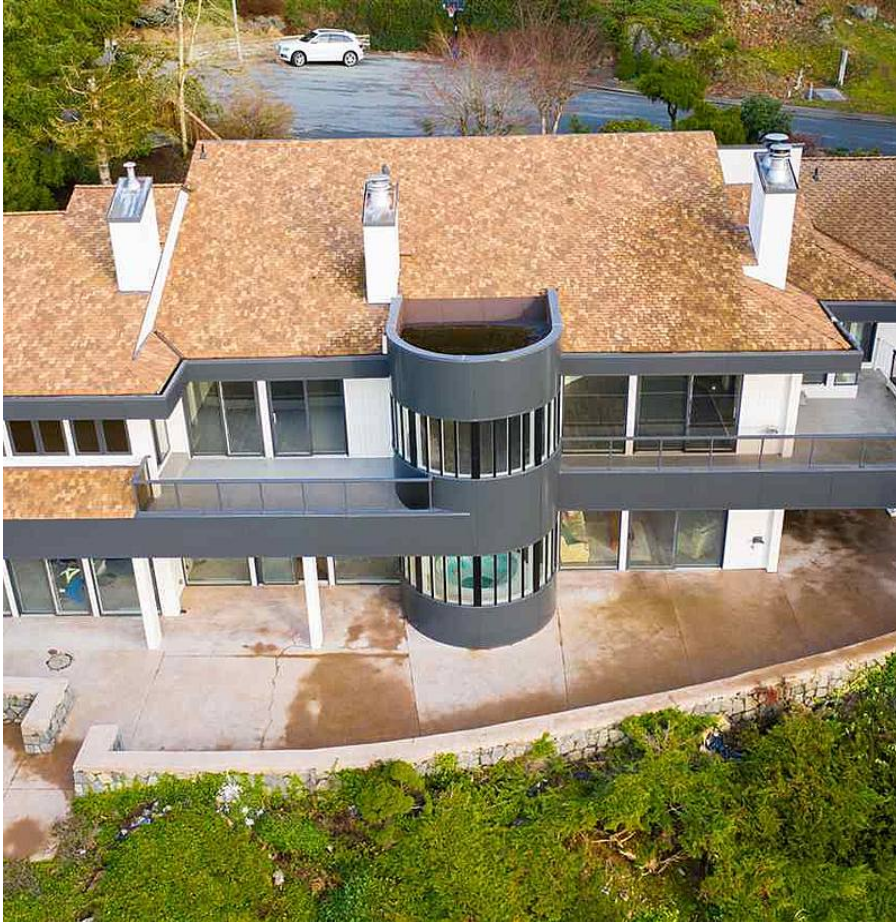

2683 Locarno Court, Abbotsford

\$1,829,000

Located in one of Abbotsford's most premier neighbourhoods, This magnificent 5,545 SqFt home sits on the top of Glenn Mountain on a 18,000 SqFt Lot, Capturing breathtaking panoramic views! Recently been updated with new laminate flooring, a gourmet style kitchen, a spice kitchen, quartz countertops, wet bar, fully renovated bathrooms and offers a unique open layout with spacious rooms with views, vaulted ceilings, and spiral staircase and a elevator. Fantastic home for entertaining. Indoor sauna, hot tub & updated swimming pool. Walk out to a south facing patio and balcony area and enjoy beautiful views of the valley and mountains from all angles.

KEY INFORMATION

MLS® R2592318

Residential Detached

Abbotsford East

5 Bedrooms

4 Bathrooms

5,545 SF

18,000 SF Lot

FEATURES

Year Built: 1982

Views: MOUNTAINS & VALLEY

Listed By: RE/MAX City Realty

rennie