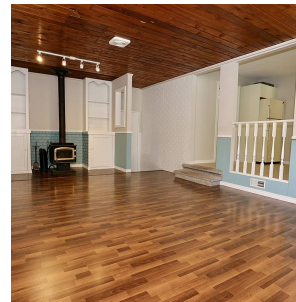

6460 Constable Drive, Richmond

$1,598,000

Desirable Woodwards! Beautiful 6951 sq.ft corner lot locate on a quiet neighbourhood. Practical floor plan features 4 bedrooms and 2 full bath, spacious living and family room. Tons of updates, roof in 2004, bath floors and paint in 2008. Great opportunities for your own use or for investment!

KEY INFORMATION

MLS® R2592097

Residential Detached

Woodwards

4 Bedrooms

2 Bathrooms

2,167 SF

6,951 SF Lot

FEATURES

Year Built: 1974

Listed By: Homelife Benchmark Realty Corp.
(White Rock)

rennie