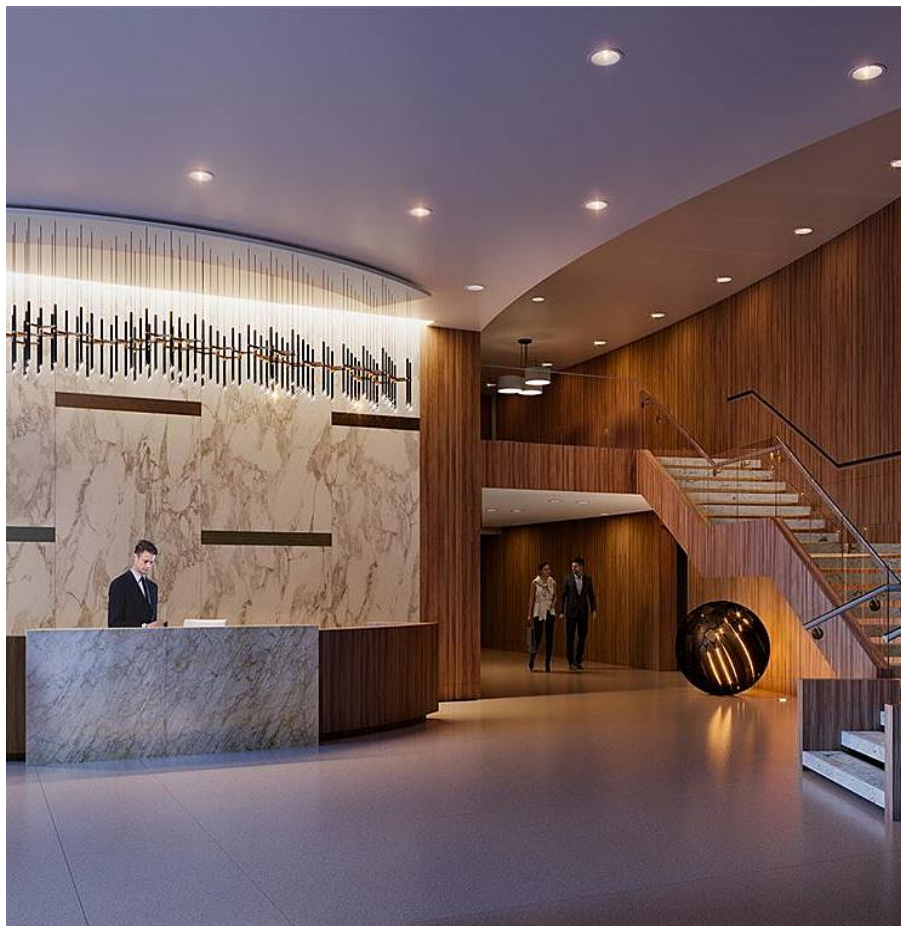

606 1601 Quebec Street, Vancouver

\$1,639,900

TESORO - A landmark building in a prime waterfront location at the crest of False Creek. A sculptural tower standing 17 storeys, designed to maximize Vancouver's iconic city, water and mountain views, forever unobstructed. Custom kitchens crafted exclusively for TESORO by Poliform in Italy featuring top-of-the-line Gaggenau integrated appliances and marble backsplash and island fronts. Bathrooms feature floating Poliform vanities and large format marble wrapping from floors to walls. Contemporary, Poliform closets throughout. Savant home automation system. Luxurious amenities include a European-inspired spa with hot and cold plunge pools, steam room and sauna as well as fireside lobby lounge, social lounge and terrace. By Concert, an award-winning developer of 12,000+ homes since 1989.