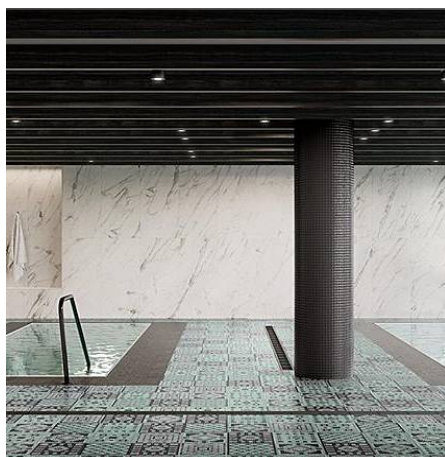

606 1601 Quebec Street, Vancouver

$1,639,900

TESORO - A landmark building in a prime waterfront location at the crest of False Creek. A sculptural tower standing 17 storeys, designed to maximize Vancouver's iconic city, water and mountain views, forever unobstructed. Custom kitchens crafted exclusively for TESORO by Poliform in Italy featuring top-of-the-line Gaggenau integrated appliances and marble backsplash and island fronts. Bathrooms feature floating Poliform vanities and large format marble wrapping from floors to walls. Contemporary, Poliform closets throughout. Savant home automation system. Luxurious amenities include a European-inspired spa with hot and cold plunge pools, steam room and sauna as well as fireside lobby lounge, social lounge and terrace. By Concert, an award-winning developer of 12,000+ homes since 1989.

KEY INFORMATION

MLS® R2592228

Residential Attached

Mount Pleasant

2 Bedrooms

2 Bathrooms

1,173 SF

$709.28 Maintenance Fees

FEATURES

Year Built: 2024

Views: Mountain views

Listed By: Concert Realty Services Ltd.

rennie