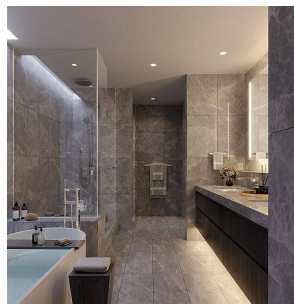

606 1601 Quebec Street, Vancouver

$1,639,900

TESORO - A landmark building in a prime waterfront location at the crest of False Creek. A sculptural tower standing 17 storeys, designed to maximize Vancouver's iconic city, water and mountain views, forever unobstructed. Custom kitchens crafted exclusively for TESORO by Poliform in Italy featuring top-of-the-line Gaggenau integrated appliances and marble backsplash and island fronts. Bathrooms feature floating Poliform vanities and large format marble wrapping from floors to walls. Contemporary, Poliform closets throughout. Savant home automation system. Luxurious amenities include a European-inspired spa with hot and cold plunge pools, steam room and sauna as well as fireside lobby lounge, social lounge and terrace. By Concert, an award-winning developer of 12,000+ homes since 1989.

KEY INFORMATION

MLS® R2592228

Residential Attached

Mount Pleasant

2 Bedrooms

2 Bathrooms

1,173 SF

$709.28 Maintenance Fees

FEATURES

Year Built: 2024

Views: Mountain views

Listed By: Concert Realty Services Ltd.

rennie