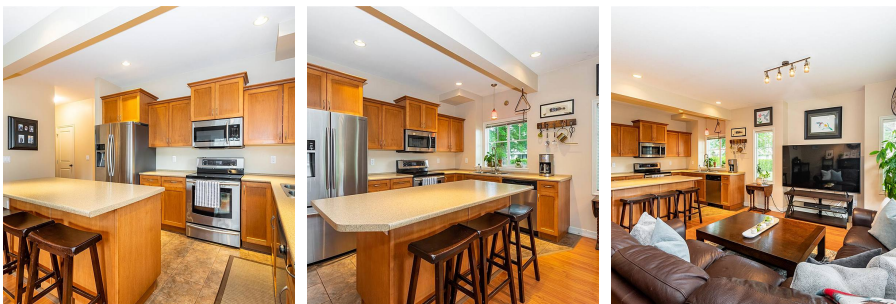

FEATURES

Year Built: 2006

Views: Mt. Cheam and Vedder Mountain

Listed By: Royal LePage Wheeler Cheam