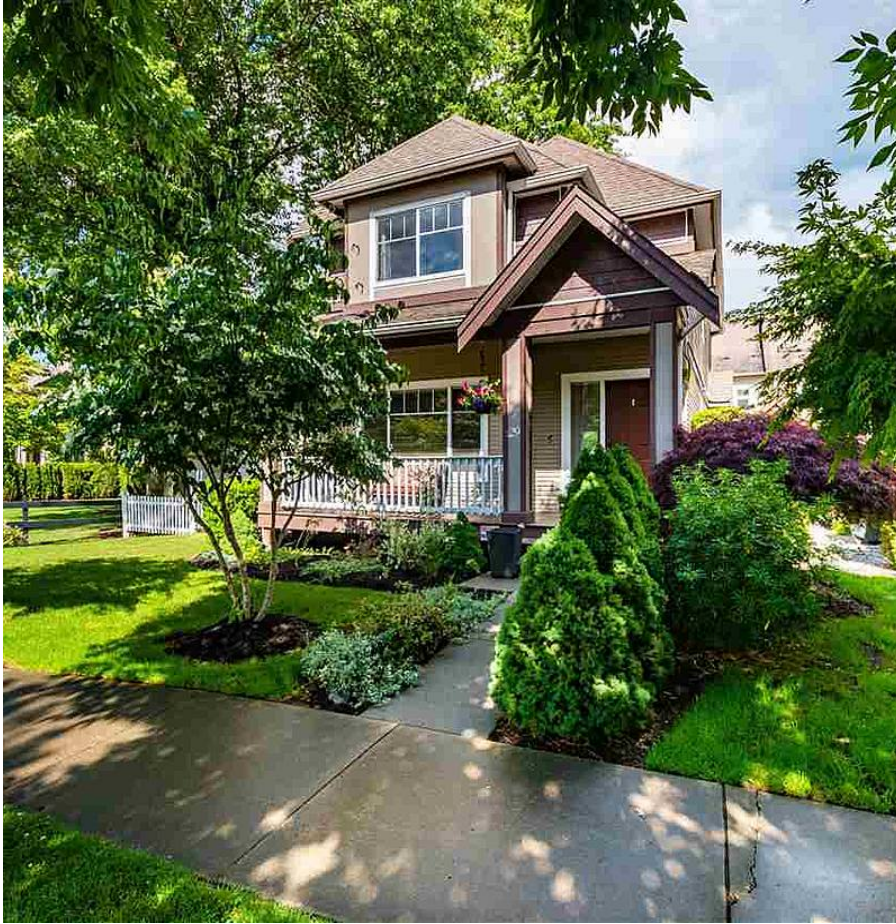

29 45450 Shawnigan Crescent, Chilliwack

\$789,999

Located in beautiful GARRISON CROSSING this is the home you have been waiting for! BIG windows bring in tons of light and views of Mt. Cheam and Vedder Mt., this home is fully equipped to give you everything you need. There are 4 large bedrooms, a large den, large recreation room, living room and 3.5 baths. LARGE double garage and tons of visitor and street parking. Outside access to the basement makes this a perfect home for a nanny suite. Enjoy the peace & quiet with a HUGE fenced yard and only a neighbour on one side. All levels of schools including UFV are all within walking distance. Vedder Rotary trail, WORLD class fishing, shopping, rec center, a spray park and more steps from your door in a premier neighbourhood, what more could you want? BOOK YOUR SHOWING TODAY!

KEY INFORMATION

MLS® R2593496

Residential Detached

Chilliwack

4 Bedrooms

4 Bathrooms

2,626 SF

1 SF Lot

FEATURES

Year Built: 2006

Views: Mt. Cheam and Vedder Mountain

Listed By: Royal LePage Wheeler Cheam

rennie