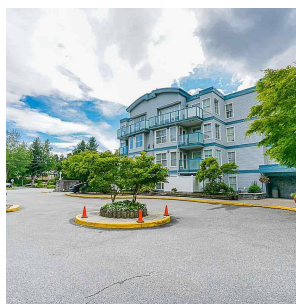

209 14885 100 Avenue, Surrey

$449,000

Dorchester in the heart of GUILDFORD! This condo features new appliances, a new washer dryer, and new flooring just to name a few. The spacious living room has lots of natural light, an open concept layout, and a cozy fireplace. Centrally located close to schools, Guilford mall, parks, and transit. Unit comes with 2 PARKING SPOTS!. Come take a look... Open House Saturday July 10th from 1-3pm

KEY INFORMATION

MLS® R2593541

Residential Attached

Guildford

2 Bedrooms

1 Bathroom

927 SF

$315.95 Maintenance Fees

FEATURES

Year Built: 1994

Listed By: Stonehaus Realty Corp.

rennie