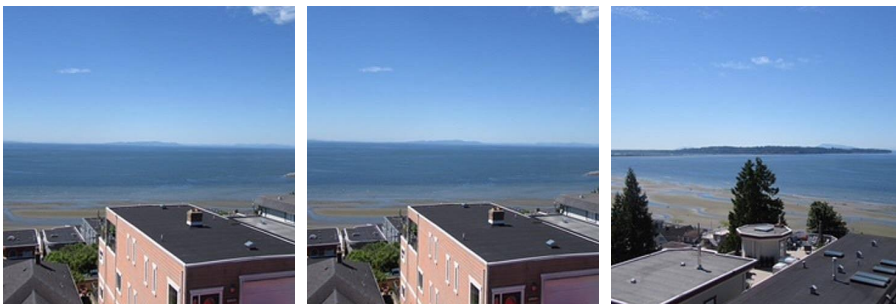

# 15416 Columbia Avenue, White Rock

\$1,599,000

Side by side Spectacular Panoramic Ocean View Properties with small rentable cottages. South side of Columbia, no power lines to obstruct the fabulous views. 15416 Columbia and 15412 Columbia to be sold together. Hold as an investment or build your dream home. Call for more information. Please do not walk the property without an appointment.

## FEATURES

Year Built: 1917

Views: Panoramic Ocean View

Listed By: Sutton Group-West Coast Realty (Surrey/24)

rennie