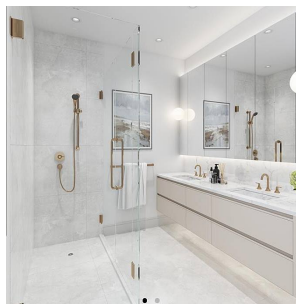

9 9633 Steveston Highway, Richmond

$1,468,000

Welcome to Ardor Steveston! Luxury townhomes in a central location! Our beautiful complex will feature 20 beautiful townhomes ranging in various floorplans! Minutes away from all shopping, restaurants, South Arm Community Centre, James Whiteside Elementary School, Hugh McRoberts Secondary School, Richmond Christian School and much more! Our stunning townhomes are designed with elegant European Inspirations that features 9ft to 10 ft high ceilings giving the homes a spacious feel. All our homes include A/C, quartz countertops, ample storage space, and large windows for ample light! Contact us today to learn more about Ardor Steveston!

KEY INFORMATION

MLS® R2593095

Residential Attached

South Arm

4 Bedrooms

4 Bathrooms

1,658 SF

FEATURES

Year Built: 2022

Listed By: RE/MAX Crest Realty

rennie