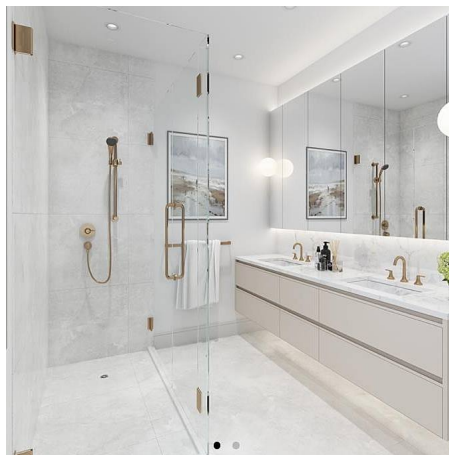

FEATURES

Year Built: 2022

Listed By: RE/MAX Crest Realty