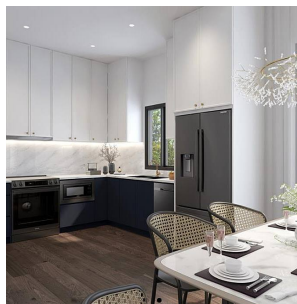

18 9633 Steveston Highway, Richmond

$989,900

Welcome to Ardor Steveston! Luxury townhomes in a central location! Our beautiful complex will feature 20 beautiful townhomes ranging in various floorplans! Minutes away from all shopping, restaurants, South Arm Community Centre, James Whiteside Elementary School, Hugh McRoberts Secondary School, Richmond Christian School and much more! Our stunning townhomes are designed with elegant European Inspirations that features 9ft to 10 ft high ceilings giving the homes a spacious feel. All our homes include A/C, quartz countertops, ample storage space, and large windows for ample light! Contact us today to learn more about Ardor Steveston!

KEY INFORMATION

MLS® R2593171

Residential Attached

South Arm

3 Bedrooms

3 Bathrooms

1,069 SF

FEATURES

Year Built: 2022

Listed By: RE/MAX Crest Realty

rennie