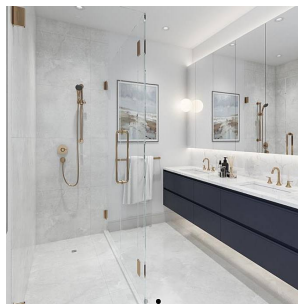

18 9633 Steveston Highway, Richmond

$989,900

Welcome to Ardor Steveston! Luxury townhomes in a central location! Our beautiful complex will feature 20 beautiful townhomes ranging in various floorplans! Minutes away from all shopping, restaurants, South Arm Community Centre, James Whiteside Elementary School, Hugh McRoberts Secondary School, Richmond Christian School and much more! Our stunning townhomes are designed with elegant European Inspirations that features 9ft to 10 ft high ceilings giving the homes a spacious feel. All our homes include A/C, quartz countertops, ample storage space, and large windows for ample light! Contact us today to learn more about Ardor Steveston!

KEY INFORMATION

MLS® R2593171

Residential Attached

South Arm

3 Bedrooms

3 Bathrooms

1,069 SF

FEATURES

Year Built: 2022

Listed By: RE/MAX Crest Realty

rennie