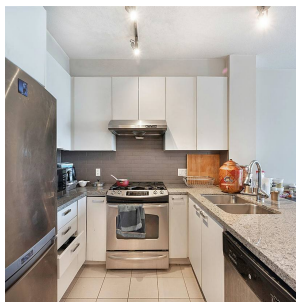

430 9388 Mckim Way, Richmond

$630,000

Exquisite Mayfair Place by Polygon in the new Alexandra Garden neighborhood. This stunning South facing 2bedroom unit has beautiful view of garden, courtyard and swimming pool. Very well maintained unit features 9 ft ceiling, air conditioning, open concept kitchen design w/ S/S appliances & granite countertops. Extra spacious bedroom fits a king size w/ big walk-in closet & ensuite. Resort-style amenities: club house, swimming pool, hot tub, party room, gym and movie theatre. Centrally located with everything within walking distance: Kwantlen University, skytrain & new Central at Garden City mall, Aberdeen & Yohan. Tomsett Elementary, MacNeil Secondary. Great investment choice!

KEY INFORMATION

MLS® R2592571

Residential Attached

West Cambie

2 Bedrooms

1 Bathroom

775 SF

$386.00 Maintenance Fees

FEATURES

Year Built: 2013

Views: COURTYARD SWIMMING POOL

Listed By: Unilife Realty Inc.

rennie