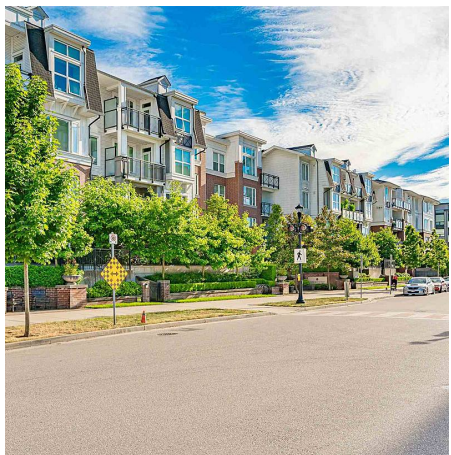

430 9388 Mckim Way, Richmond

$630,000

Exquisite Mayfair Place by Polygon in the new Alexandra Garden neighborhood. This stunning South facing 2bedroom unit has beautiful view of garden, courtyard and swimming pool. Very well maintained unit features 9 ft ceiling, air conditioning, open concept kitchen design w/ S/S appliances & granite countertops. Extra spacious bedroom fits a king size w/ big walk-in closet & ensuite. Resort-style amenities: club house, swimming pool, hot tub, party room, gym and movie theatre. Centrally located with everything within walking distance: Kwantlen University, skytrain & new Central at Garden City mall, Aberdeen & Yohan. Tomsett Elementary, MacNeil Secondary. Great investment choice!

KEY INFORMATION

MLS® R2592571

Residential Attached

West Cambie

2 Bedrooms

1 Bathroom

775 SF

$386.00 Maintenance Fees

FEATURES

Year Built: 2013

Views: COURTYARD SWIMMING POOL

Listed By: Unilife Realty Inc.

rennie