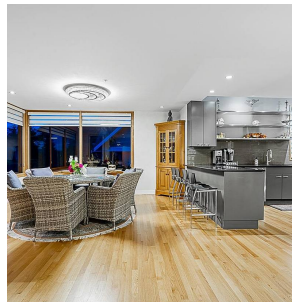

235 Furry Creek Drive, Furry Creek

$2,588,000

PANORAMIC OCEAN, MOUNTAIN, GLACIER & GOLF COURSE VIEWS! Striking updated West Coast Contemporary styling w/fabulous Ocean View top floor master retreat, large walk-in closet, luxurious 5pc ensuite w/Kohler soaker overflow tub, separate shower and amazing 1,770 sqft rooftop Ocean and Golf Course View deck! Open plan main level features a spacious kitchen, built-in appliances great workspace & loads of storage, Ocean View dining & living areas, cozy gas fireplace & large covered deck. 2 spacious secondary bedrooms w/access to the rear decks & gardens, 2 full baths + main laundry. Below, a 1 bed nanny suite w/kitchen, laundry & separate entry. Private, serene, lush, level landscaped gardens including water feature, gazebo + solar lighting. Large 2-car garage and attached storage / workshop.

KEY INFORMATION

MLS® R2594468

Residential Detached

Furry Creek

4 Bedrooms

4 Bathrooms

4,151 SF

13,671 SF Lot

FEATURES

Year Built: 1996

Views: Ocean, Mountain & Glacier

Listed By: Royal LePage Sussex

rennie