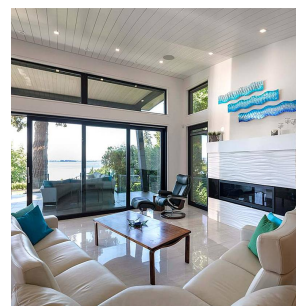

251 English Bluff Road, Delta

$4,688,000

H. Smid designed & built ultra-luxury residence on Tsawwassen's premier English Bluff Road. Purposefully crafted to highlight the stunning panoramic views of the Ocean & Gulf Islands w absolutely no expense spared. Open concept, 5 bedroom/6 bath, modern layout w expected top-line finishes, materials, fixtures, millwork & appointments. Highlights incl a spectacular turf rearyard w putting green & cantilevered balcony, sliding doors leading to an oversized sundeck w motorized screens & awnings, an unmatched Gaggenau equipped Chef's kitchen, wine cellar, home gym, concrete panel siding, home automation, custom floating staircase, water features, self contained legal suite and 2 elevators with one leading to THE BEST underground woodwork/hobby shop you will find anywhere. Too much to list!

KEY INFORMATION

MLS® R2594807

Residential Detached

English Bluff

5 Bedrooms

6 Bathrooms

5,988 SF

9,888 SF Lot

FEATURES

Year Built: 2016

Views: Ocean, Islands

Listed By: The Firm Real Estate Services Ltd.

rennie