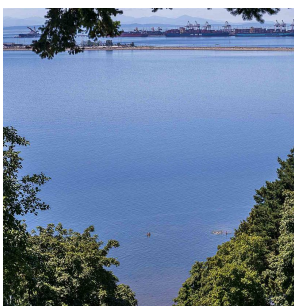

251 English Bluff Road, Delta

$4,688,000

H. Smid designed & built ultra-luxury residence on Tsawwassen's premier English Bluff Road. Purposefully crafted to highlight the stunning panoramic views of the Ocean & Gulf Islands w absolutely no expense spared. Open concept, 5 bedroom/6 bath, modern layout w expected top-line finishes, materials, fixtures, millwork & appointments. Highlights incl a spectacular turf rearyard w putting green & cantilevered balcony, sliding doors leading to an oversized sundeck w motorized screens & awnings, an unmatched Gaggenau equipped Chef's kitchen, wine cellar, home gym, concrete panel siding, home automation, custom floating staircase, water features, self contained legal suite and 2 elevators with one leading to THE BEST underground woodwork/hobby shop you will find anywhere. Too much to list!

KEY INFORMATION

MLS® R2594807

Residential Detached

English Bluff

5 Bedrooms

6 Bathrooms

5,988 SF

9,888 SF Lot

FEATURES

Year Built: 2016

Views: Ocean, Islands

Listed By: The Firm Real Estate Services Ltd.

rennie