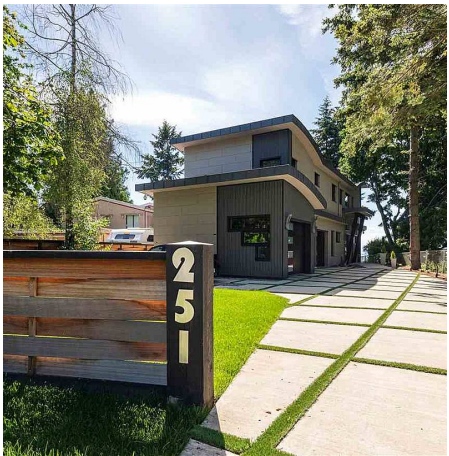

251 English Bluff Road, Delta

$4,688,000

H. Smid designed & built ultra-luxury residence on Tsawwassen's premier English Bluff Road. Purposefully crafted to highlight the stunning panoramic views of the Ocean & Gulf Islands w absolutely no expense spared. Open concept, 5 bedroom/6 bath, modern layout w expected top-line finishes, materials, fixtures, millwork & appointments. Highlights incl a spectacular turf rearyard w putting green & cantilevered balcony, sliding doors leading to an oversized sundeck w motorized screens & awnings, an unmatched Gaggenau equipped Chef's kitchen, wine cellar, home gym, concrete panel siding, home automation, custom floating staircase, water features, self contained legal suite and 2 elevators with one leading to THE BEST underground woodwork/hobby shop you will find anywhere. Too much to list!

KEY INFORMATION

MLS® R2594807

Residential Detached

English Bluff

5 Bedrooms

6 Bathrooms

5,988 SF

9,888 SF Lot

FEATURES

Year Built: 2016

Views: Ocean, Islands

Listed By: The Firm Real Estate Services Ltd.

rennie