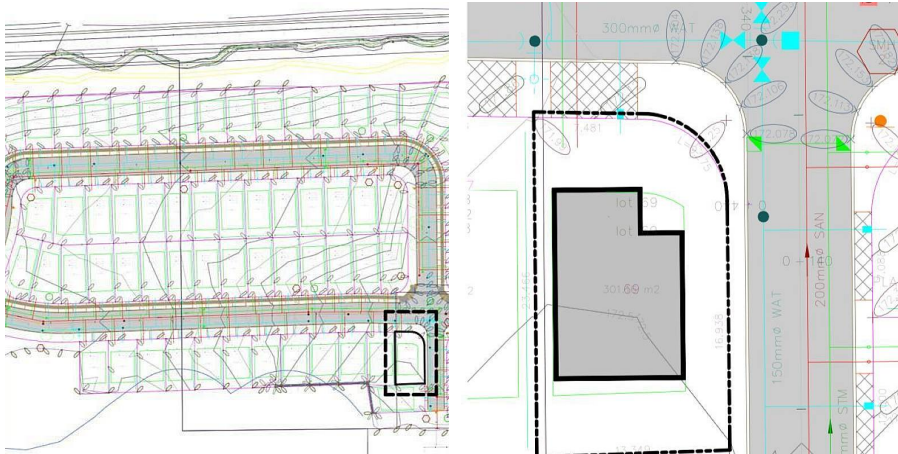

36776 Dianne Brook Avenue, Abbotsford

\$658,800

Offering a fully serviced prime CORNER building lot in this new East Abbotsford, Sumas Mountain location just around the corner from the sought after Auguston Development. Lot comes with building plans. Enjoy building your dream home among the tall timbers situated to capture to full tranquil forest experience just minutes to the Downtown Core. Call today for more information.

KEY INFORMATION

MLS® R2594661

Land Only

Abbotsford East

0 Bedrooms

0 Bathrooms

0 SF

3,242 SF Lot

FEATURES

Listed By: Century 21 AAA Realty Inc.

ROOK - LOT 69

rennie