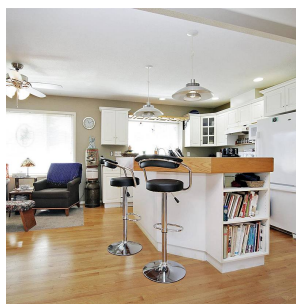

46461 Mayfair Avenue, Chilliwack

$929,900

Quiet street with a huge shop on a 66 X 133 lot! Come check out this fantastic 4 bedroom 2 bath rancher with full basement. Nice open plan with many updates over the years, including roof and windows. The kitchen and dining areas are large and bright, with French doors leading to your own private oasis and garden. Master is spacious and offers a walk in closet. Basement is huge and completely finished with family room, bedrooms, a full bath, office and tons of storage. The large 17 X 35 shop has 10 ft door is every guys dream! Lots of parking, including room for your RV and Boat.

KEY INFORMATION

MLS® R2595408

Residential Detached

Chilliwack

4 Bedrooms

2 Bathrooms

2,570 SF

8,778 SF Lot

FEATURES

Year Built: 1950

Views: Mountains

Listed By: RE/MAX Nyda Realty Inc.

rennie