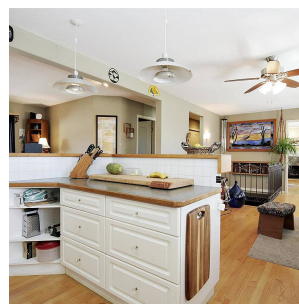

46461 Mayfair Avenue, Chilliwack

$929,900

Quiet street with a huge shop on a 66 X 133 lot! Come check out this fantastic 4 bedroom 2 bath rancher with full basement. Nice open plan with many updates over the years, including roof and windows. The kitchen and dining areas are large and bright, with French doors leading to your own private oasis and garden. Master is spacious and offers a walk in closet. Basement is huge and completely finished with family room, bedrooms, a full bath, office and tons of storage. The large 17 X 35 shop has 10 ft door is every guys dream! Lots of parking, including room for your RV and Boat.

KEY INFORMATION

MLS® R2595408

Residential Detached

Chilliwack

4 Bedrooms

2 Bathrooms

2,570 SF

8,778 SF Lot

FEATURES

Year Built: 1950

Views: Mountains

Listed By: RE/MAX Nyda Realty Inc.

rennie