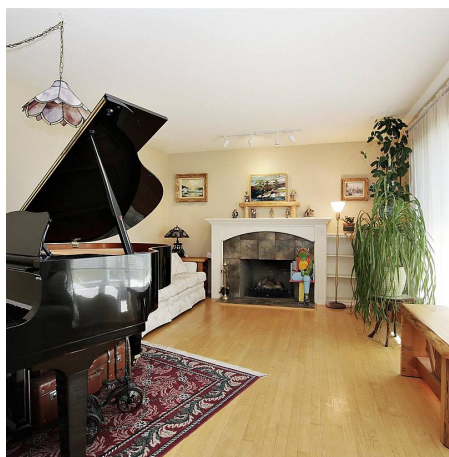

46461 Mayfair Avenue, Chilliwack

$929,900

Quiet street with a huge shop on a 66 X 133 lot! Come check out this fantastic 4 bedroom 2 bath rancher with full basement. Nice open plan with many updates over the years, including roof and windows. The kitchen and dining areas are large and bright, with French doors leading to your own private oasis and garden. Master is spacious and offers a walk in closet. Basement is huge and completely finished with family room, bedrooms, a full bath, office and tons of storage. The large 17 X 35 shop has 10 ft door is every guys dream! Lots of parking, including room for your RV and Boat.

KEY INFORMATION

MLS® R2595408

Residential Detached

Chilliwack

4 Bedrooms

2 Bathrooms

2,570 SF

8,778 SF Lot

FEATURES

Year Built: 1950

Views: Mountains

Listed By: RE/MAX Nyda Realty Inc.

rennie