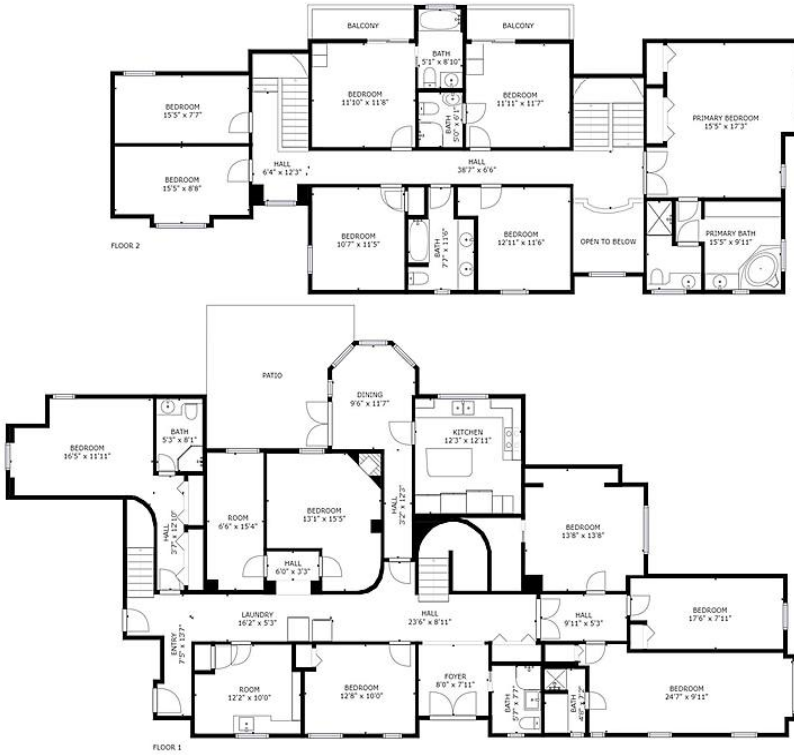

3700 Kilby Court, Richmond

\$1,899,000

Large 9,102 sq.ft. lot and well-maintained 4,450 sq.ft. house with 14 rooms. Central location. Close to transit, grocery stores, banks, restaurants and shopping centers. Perfect for investment! Call for more details please.

KEY INFORMATION

MLS® R2595546

Residential Detached

14 Bedrooms

7 Bathrooms

4,450 SF

9,102 SF Lot

FEATURES

Year Built: 1990

Listed By: LeHomes Realty Premier

GROSS INTERNAL AREA
FLOOR 1: 2569 sq. ft, FLOOR 2: 1880 sq. ft
TOTAL: 4450 sq. ft
SIZES AND DIMENSIONS ARE APPROXIMATE, ACTUAL MAY VARY.