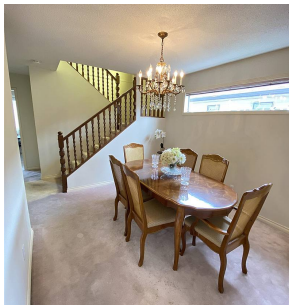

4657 Bonavista Drive, Richmond

$1,488,000

South facing property, North Shore mountain view from balcony and backyard, quiet street and nice neighbourhood, tenanted by month-to-month tenancy term. Perfect for long term investment or rebuild in future.

KEY INFORMATION

MLS® R2596192

Residential Detached

Steveston North

3 Bedrooms

3 Bathrooms

1,816 SF

3,872 SF Lot

FEATURES

Year Built: 1980

Listed By: Royal Pacific Realty Corp.

rennie