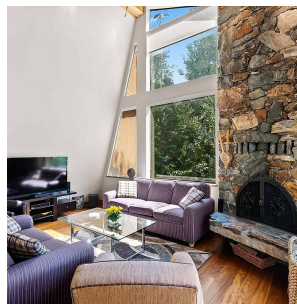

3413 Panorama Ridge, Whistler

$2,895,000

Located at the end of a quiet cul-de-sac in the very sought after neighbourhood of Brio, this five bedroom and four and a half bathroom chalet is the perfect family home. Meticulously kept, this home boasts four ensuite bathrooms, two decks with all day sunshine and Rainbow Mountain views, ample dry storage for all your toys and gear, two wood burning fireplaces, heated floors in all the bathrooms, heated walkway, views throughout the home, hardwood floors, natural gas to the property and an impeccably kept outdoor area. This Whistler Chalet is truly a hidden gem. Being sold furnished, this property is easy to view by appointment and will not last long. Book your viewing today and come see for yourself.

KEY INFORMATION

MLS® R2597760

Residential Detached

Brio

5 Bedrooms

5 Bathrooms

2,681 SF

FEATURES

Year Built: 1980

Views: Rainbow, Sproat, Blkcomb, Alta Lk

Listed By: Stilhavn Real Estate Services

rennie