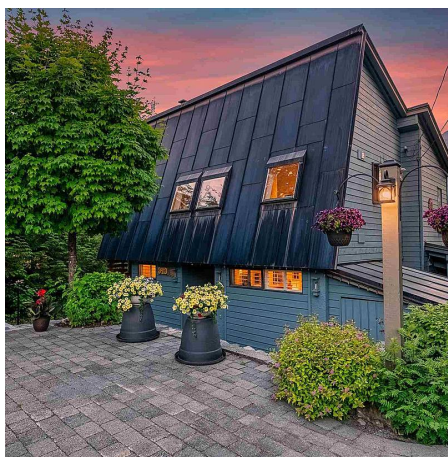

3413 Panorama Ridge, Whistler

$2,895,000

Located at the end of a quiet cul-de-sac in the very sought after neighbourhood of Brio, this five bedroom and four and a half bathroom chalet is the perfect family home. Meticulously kept, this home boasts four ensuite bathrooms, two decks with all day sunshine and Rainbow Mountain views, ample dry storage for all your toys and gear, two wood burning fireplaces, heated floors in all the bathrooms, heated walkway, views throughout the home, hardwood floors, natural gas to the property and an impeccably kept outdoor area. This Whistler Chalet is truly a hidden gem. Being sold furnished, this property is easy to view by appointment and will not last long. Book your viewing today and come see for yourself.

KEY INFORMATION

MLS® R2597760

Residential Detached

Brio

5 Bedrooms

5 Bathrooms

2,681 SF

FEATURES

Year Built: 1980

Views: Rainbow, Sproat, Blkcomb, Alta Lk

Listed By: Stilhavn Real Estate Services

rennie