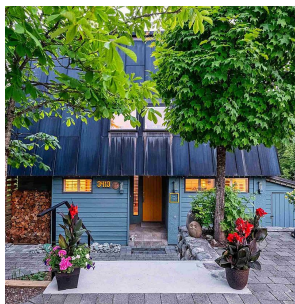

3413 Panorama Ridge, Whistler

$2,895,000

Located at the end of a quiet cul-de-sac in the very sought after neighbourhood of Brio, this five bedroom and four and a half bathroom chalet is the perfect family home. Meticulously kept, this home boasts four ensuite bathrooms, two decks with all day sunshine and Rainbow Mountain views, ample dry storage for all your toys and gear, two wood burning fireplaces, heated floors in all the bathrooms, heated walkway, views throughout the home, hardwood floors, natural gas to the property and an impeccably kept outdoor area. This Whistler Chalet is truly a hidden gem. Being sold furnished, this property is easy to view by appointment and will not last long. Book your viewing today and come see for yourself.

KEY INFORMATION

MLS® R2597760

Residential Detached

Brio

5 Bedrooms

5 Bathrooms

2,681 SF

FEATURES

Year Built: 1980

Views: Rainbow, Sproat, Blkcomb, Alta Lk

Listed By: Stilhavn Real Estate Services

rennie