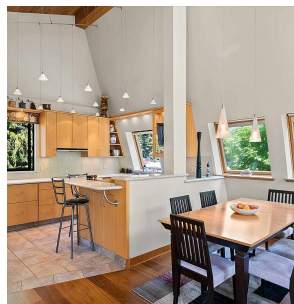

3413 Panorama Ridge, Whistler

$2,895,000

Located at the end of a quiet cul-de-sac in the very sought after neighbourhood of Brio, this five bedroom and four and a half bathroom chalet is the perfect family home. Meticulously kept, this home boasts four ensuite bathrooms, two decks with all day sunshine and Rainbow Mountain views, ample dry storage for all your toys and gear, two wood burning fireplaces, heated floors in all the bathrooms, heated walkway, views throughout the home, hardwood floors, natural gas to the property and an impeccably kept outdoor area. This Whistler Chalet is truly a hidden gem. Being sold furnished, this property is easy to view by appointment and will not last long. Book your viewing today and come see for yourself.

KEY INFORMATION

MLS® R2597760

Residential Detached

Brio

5 Bedrooms

5 Bathrooms

2,681 SF

FEATURES

Year Built: 1980

Views: Rainbow, Sproat, Blkcomb, Alta Lk

Listed By: Stilhavn Real Estate Services

rennie