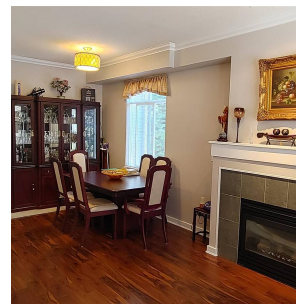

3250 Clermont Mews, Vancouver

$1,488,000

"The Bordeaux" Famous Champlain Ht Townhouse complex, The biggest corner unit is now available, only 2 units in these size, almost 1800 sq ft of living space with balcony and yard, Double side x side garage, Main floor 9 foot ceiling big kitchen with family room and eating area, 4 full size bedrooms and 3 full bath, gas F/P , New wood flooring on main, Close to shops and schools of all level, The best location in Vancouver for townhouse living with all the convenience. Hurry book your private viewing now. All Covid19 protocol must be follow.

KEY INFORMATION

MLS® R2599352

Residential Attached

Champlain Heights

4 Bedrooms

3 Bathrooms

1,784 SF

FEATURES

Year Built: 2004

Listed By: Grand Central Realty

rennie