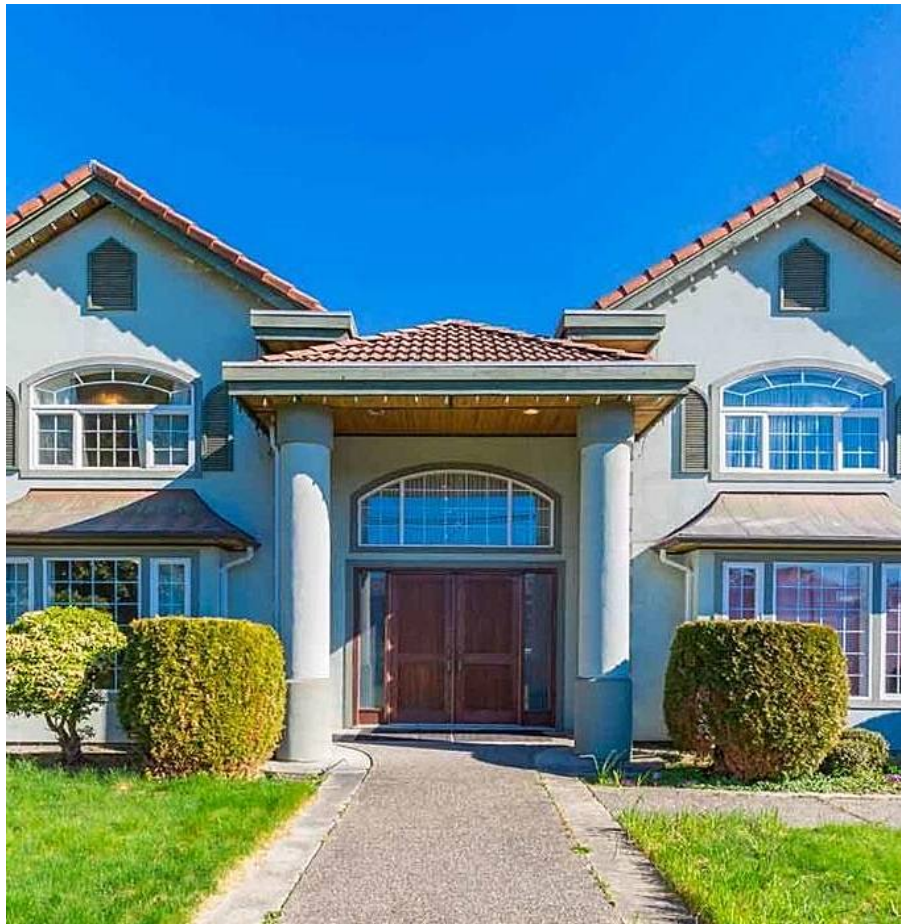

2320 McleNNan Avenue, Richmond

$1,988,888

Well kept custom built home by German builder, sits on a large lot which is over 12000sqft with 66ft frontage. Over 4000sqft Luxurious living space, granite entrance, high ceiling foyer in front entrance and living room, great floor plan with one master bedroom on each floor. Total 5 bedrooms and six bathrooms. Big gourmet kitchen with granite counter tops and central island. 2 stair cases and separate hot tub room with its own washroom. Alarm system , secure fenced private yard with generous RV parking. A must see to appreciate. Open House: Sat. Nov27. 2:00pm-4:00pm.

KEY INFORMATION

MLS® R2603659
Residential Detached
Bridgeport
5 Bedrooms
6 Bathrooms
4,202 SF
12,012 SF Lot

FEATURES

Year Built: 1995
Views: MOUNTAIN
Listed By: Nu Stream Realty Inc.