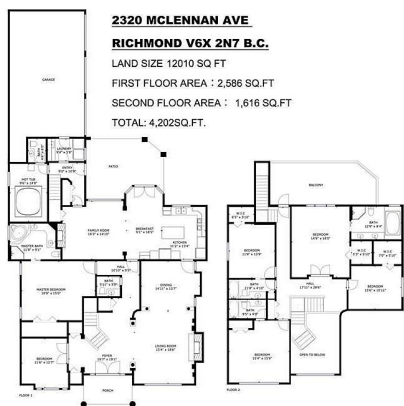

2320 McleNNan Avenue, Richmond

$1,988,888

Well kept custom built home by German builder, sits on a large lot which is over 12000sqft with 66ft frontage. Over 4000sqft Luxurious living space, granite entrance, high ceiling foyer in front entrance and living room, great floor plan with one master bedroom on each floor. Total 5 bedrooms and six bathrooms. Big gourmet kitchen with granite counter tops and central island. 2 stair cases and separate hot tub room with its own washroom. Alarm system , secure fenced private yard with generous RV parking. A must see to appreciate. Open House: Sat. Nov27. 2:00pm-4:00pm.

KEY INFORMATION

MLS® R2603659
Residential Detached
Bridgeport
5 Bedrooms
6 Bathrooms
4,202 SF
12,012 SF Lot

FEATURES

Year Built: 1995
Views: MOUNTAIN
Listed By: Nu Stream Realty Inc.

rennie